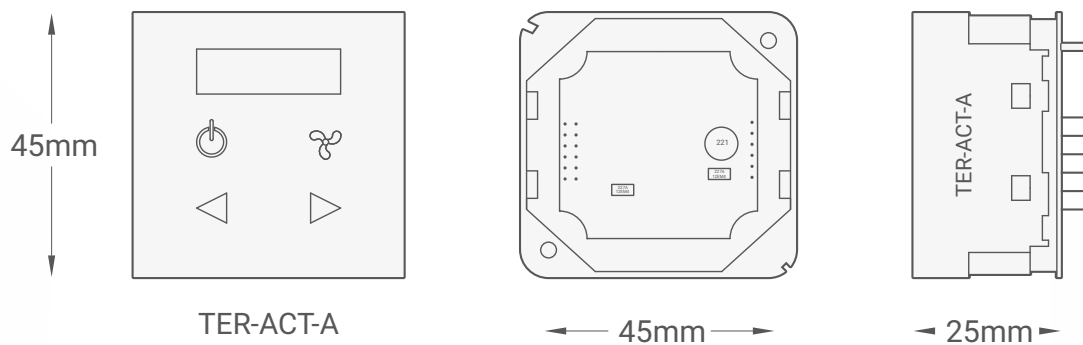

## PRODUCT SPECIFICATIONS

	<b>OLED</b>	Size	0.9"
	<b>Touch</b>	Active area Touch type	1.5" Capacitive
	<b>Input</b>	Temp sensor	Resistive Temp Sensor
	<b>TIS Bus</b>	Number of devices on 1 line Bus voltage Current consumption	Max. 64 12-32 V DC <20 mA / 24 V DC
	<b>Protection</b>		Reverse Polarity Protection ESD Protection
	<b>Reaction time</b>		approx. 20ms
	<b>Mounting</b>	Wall mount	Attached to Terre base
	<b>Connection terminal</b>	Data	Direct TIS bus connection
	<b>Operation</b>	Touch buttons Backlit TIS bus Upgrading	4 control buttons LED indicators TIS Protocol messages and commands By Rs485 upgrading kit
	<b>Weight</b>	Without packaging	60g
	<b>Dimensions</b>	Width × length × height	25mm × 45mm × 45mm
	<b>Housing</b>	Materials Internal Parts color IP rating	Fireproof PC / Glass in front Black & Gray IP 50
	<b>Temperature range</b>	Operation Storage Transport	-10...60°C -20...50°C -25...75°C
	<b>Air humidity</b>		<80% non-condensing