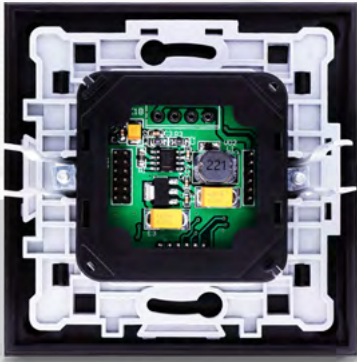

# TIS TERRE PANEL

Touch AC Switch

Data Sheet Rev 3.2

Model: TER-ACT

## OVERVIEW

This product is a wall switch with touch buttons designed for room temperature control. It offers customizable backlit color and frame covers for an easy combination with interior schemes.

### KEY FEATURES

- ★ 1" OLED for easy temperature reading
- ★ Delicate touch buttons with backlit
- ★ Programmable for scenes & presets
- ★ Controllable through TIS App

## PRODUCT SPECIFICATIONS

	<b>OLED</b>	Size	0.9"
	<b>Touch</b>	Active area Touch type	1.5" Capacitive
	<b>Input</b>	Temp sensor	Resistive Temp Sensor
	<b>TIS Bus</b>	Number of devices on 1 line Bus voltage Current consumption	Max. 64 12-32 V DC <20 mA / 24 V DC
	<b>Protection</b>		Reverse Polarity Protection ESD Protection
	<b>Reaction time</b>		approx. 20ms
	<b>Mounting</b>	Wall mount	Attached to Terre base
	<b>Connection terminal</b>	Data	Direct TIS bus connection
	<b>Operation</b>	Touch buttons Backlit TIS bus Upgrading	4 control buttons LED indicators TIS Protocol messages and commands By Rs485 upgrading kit
	<b>Weight</b>	Without packaging	60g
	<b>Dimensions</b>	Width × length × height	25mm × 45mm × 45mm
	<b>Housing</b>	Materials Internal Parts color IP rating	Fireproof PC / Glass in front Black & Gray IP 50
	<b>Temperature range</b>	Operation Storage Transport	-10...60°C -20...50°C -25...75°C
	<b>Air humidity</b>		<80% non-condensing