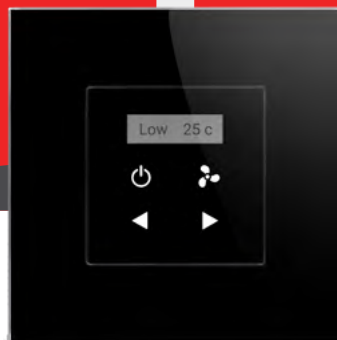

## OVERVIEW

This product is a wall switch with touch buttons designed for room temperature control. It offers customizable backlit color and frame covers for an easy combination with interior schemes.

### KEY FEATURES

- ★ 1" OLED for easy temperature reading
- ★ Delicate touch buttons with backlit
- ★ Programmable for scenes & presets
- ★ Controllable through TIS App