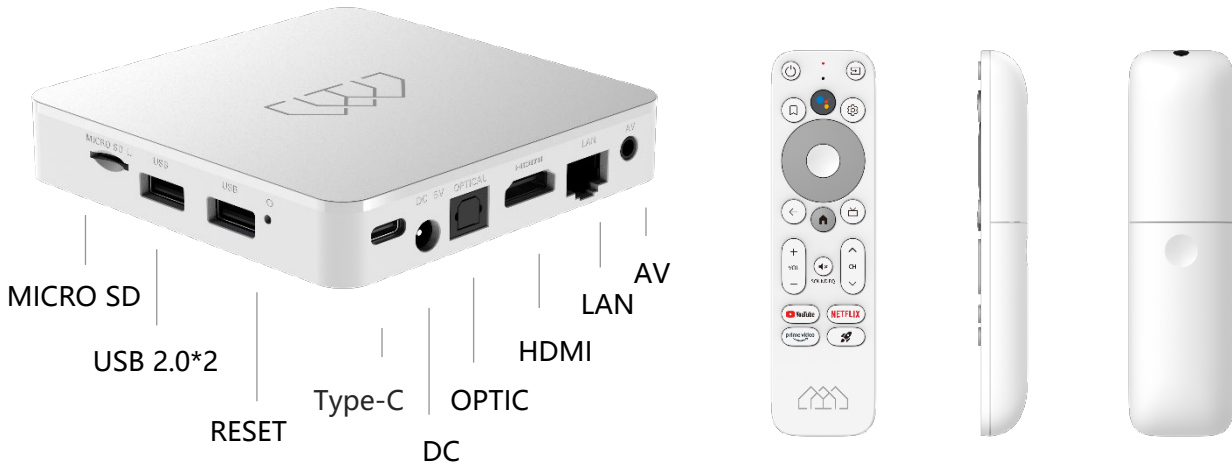

Specification