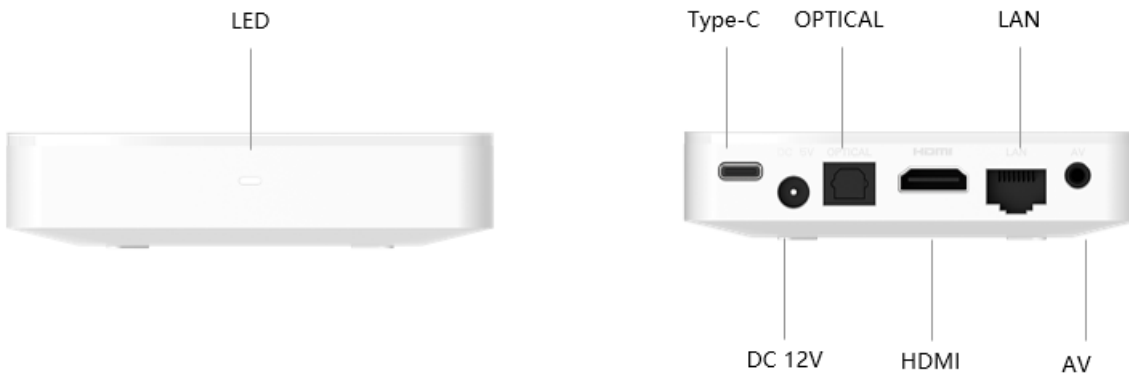

4K

Bluetooth 5.0

HDMI 2.1

Wi-Fi 5

DVB-T2/C/S2/ATSC/
ISDB-T/S3 Optional

AV1

Specification

Hardware Platform	
CPU Chipset	Amlogic S905Y4
DMIPS	16.5k DMIPS
GPU	ARM Mali-G31 MP2
RAM	2GB LPDDR4
Flash	eMMC 32GB
Network	
Wi-Fi	802.11 b/g/n/ac 2.4G/5G Wi-Fi 5
Ethernet	100 Mbps
Bluetooth	Bluetooth 5.0
DRM	
Widevine Level	Support, Level 1
PlayReady	Support, SL3000
Verimatrix Ultra CAS	Support(optional)
Audio	
Audio Decoding	Supports MP3, AAC, WMA, RM, FLAC, Ogg and programmable with 7.1/5.1 down-mixing
Audio Mode	Mono/Stereo/Left/Right
Dolby Digital Plus	Support
DTS	Support(optional)
Tuner	
Tuner Type	DVB-T2/C/S2/ATSC/ISDB-T/S3 Optional

Specification

Interface	
LED indicator light	Support
IR Control	Support
Micro SD	Support
USB Port	Support, 2*USB 2.0
HDMI Output	Support
SPDIF	Support
AV Output	Support
Reset Button	Support
RCU	
IR Support	Yes
IR Control	BLE 4.2
Micro SD	2*AAA 1.5V
USB Port	Support(optional)
Power Supply	
DC Input	12.0V / 1.0A
Input Voltage	AC 100V - 240V
Power Consumption	Maximum 12W
Power Line Length	1.5 Meter
Lightning Level	4KV
Mechanical	
Dimension (W*D*H mm)	96*96*23 mm
Weight	< 1kg
Cover Color	White
Accessories	
Power Adapter	1 * 12.0V/1.0A Adapter
Remote Control	1* Customize Remote Control
User Manual	1 * Customize User Manual
HDMI Cable	1 * HDMI Cable 1.5 Meter
AV Cable	1 * AV Cable 1.5 Meter(optional)
Ethernet Cable	1 * Ethernet Cable 1.5 Meter(optional)