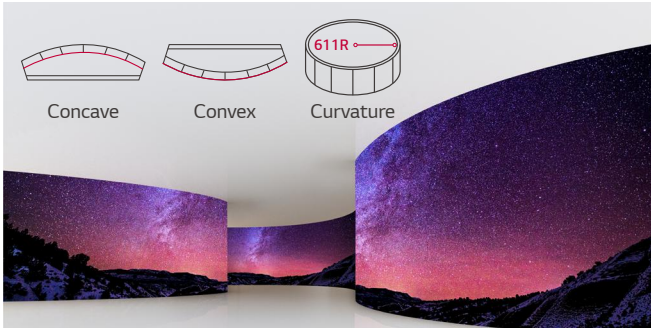

# Flexible LED Display

LCCM	
Pixel Pitch	1.90 / 2.50 mm
Brightness	800 / 1,200 nit
Service Access	Front
IP Rating	IP30

### Flexible LED Display

With a specially designed flexible LDM (LED Display Module), the LCCM series supports true concave and convex curvature from 611R. The LCCM series also greatly amplifies design flexibility, providing users with the ability to create true curved screens.