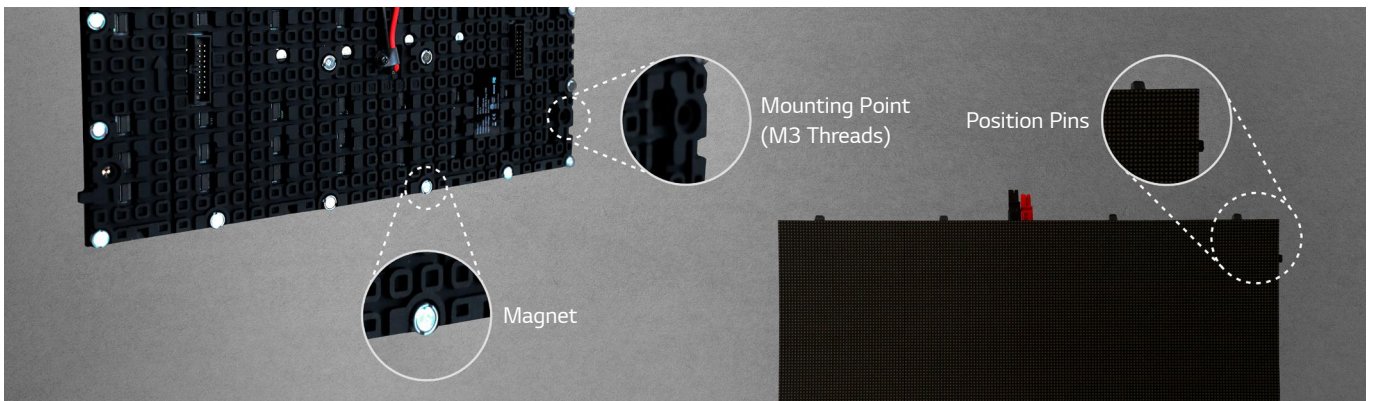

# Flexible LED Display

LCCM	
Pixel Pitch	1.90 / 2.50 mm
Brightness	800 / 1,200 nit
Service Access	Front
IP Rating	IP30

### Flexible LED Display

With a specially designed flexible LDM (LED Display Module), the LCCM series supports true concave and convex curvature from 611R. The LCCM series also greatly amplifies design flexibility, providing users with the ability to create true curved screens.

### Creative LED Screen

Different from the conventional LED display, LCCM series breaks free from the rectangular shape, allowing to be designed in various shapes as to display highly creative content on screen. In addition, the separation of the PDU (Power & Data Unit) from the cabinet gives a lot of freedom and advantage for creative installations.

### Easy Installation & Maintenance

The easy-handling lightweight LDM (LED Display Module) makes installation easy. Also, with various factors including magnets and positioning pins, the installers can easily install and dismantle the LED screen with dedicated tool, making it convenient to manage.