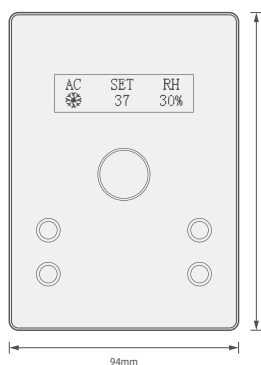

- ★ Compatible with TIS couplers for added functionality
- ★ Climate data display on OLED 2.3"
- ★ Programmable for scenes & presets
- ★ Controllable via TIS App

TIS IO THERMOSTAT PANEL

Thermostatic Switch with 4 Buttons

Model: IO-AC-4G

PRODUCT SPECIFICATIONS

 Input	Temp /Humidity Sensor Using Panel Addition	0-100C / 0-99% RH 2-3 Digital Inputs
 Output	Using Panel Addition 3R Using Panel Addition 3DL-12V Using Panel Addition 2DL-IRE	3 Relay Output 3A/5A 12V DC 50mA Output IR Emitter
 TIS Bus	Number of devices on 1 line Bus voltage Current consumption	Max. 64 12-32 V DC <50 mA / 24 V DC
 Protection		Reverse Polarity Protection ESD Protection
 Reaction time		approx. 20ms
 Connection terminal	Data	2 male pins connectors to fit in panel addition
 Operation	Display	2.3-inch OLED Screen
	Rotating Knob push buttons TIS bus	1× Rotating and pushing knob 4 push buttons with White/Orange LED TIS Protocol messages and commands
 Functions	Rotating / Press (knob) 1 Press (push button) Long Press (push button) Double click (push button)	Change Temperature / AC ON-OFF ON/OFF/Scene Dim or ramp the lights Extra Scene
 Weight	Without packaging	150 g
 Dimensions	Width × Length × Height	94mm × 23mm(including knob) × 129mm
 Housing	Materials	PC fire proof / acrylic in front
	Casing color	Silver plating frame, acrylic white or black
	Internal Parts color	Black & White
	IP rating	IP 50
 Temperature range	Operation	-10...60°C
	Storage	-20...50°C
	Transport	-25...75°C
 Air humidity		<80% non-condensing