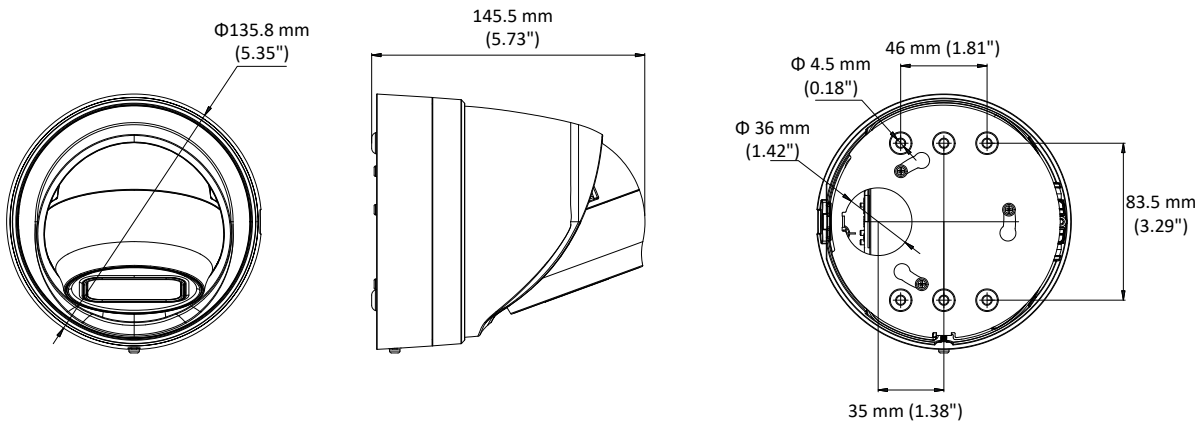

Available Model:

DS-2CD2H55FWD-IZS

Dimensions

Accessories

DS-1473ZJ-135
Wall Mount

DS-1281ZJ-DM23
Inclined Ceiling Mount

DS-1475ZJ-SUS
Vertical Pole Mount

DS-1476ZJ-SUS
Corner Mount

DS-1473ZJ-135B
Wall Mount
with Junction Box

CENTRAL SECURITY DISTRIBUTION

1300 319 499
csd.com.au