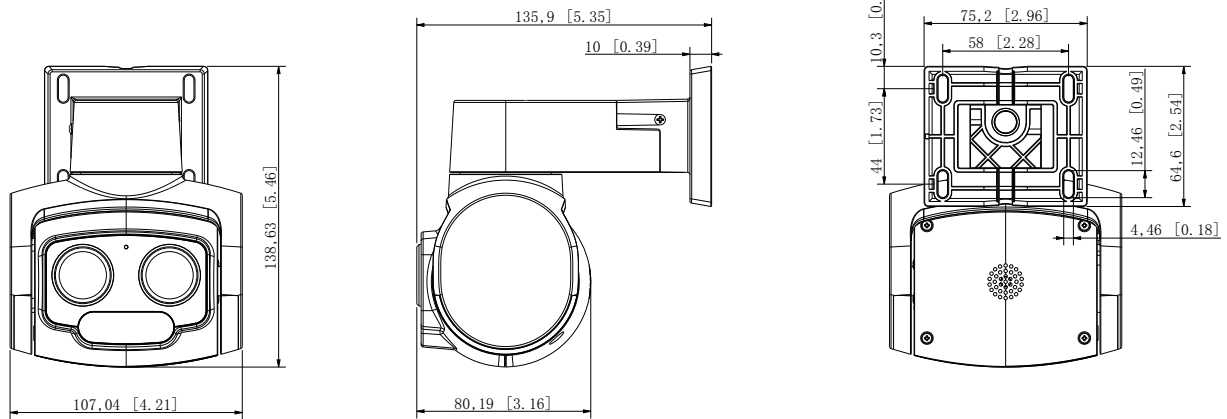

General

Operating Temperature	-30–60 °C
Storage Temperature	-40–60 °C
Operating Humidity	95% or Less (Non-Condensing)
Storage Humidity	95% or Less (Non-Condensing)
Power Supply	12V DC ± 5%, Max. 14 W, 5.5mm Coaxial Power Plug PoE: 802.3at, class 4, Max. 16 W
Material	Plastic
Protection	IP66
Product Dimensions (L x W x H)	107*136*139 mm
Package Contents	VIGI Network Camera Quick Start Guide Waterproof Cable Attachments Mounting Accessories
Net Weight	0.43 Kg
Gross Weight	0.66 Kg
Certifications	CE, NTRA, VCCI, KC, BSMI, FCC, IC

Dimensions

Calculations based on laboratory testing. Actual zooming speed will vary as a result of client limitations and environmental factors.

Calculations based on laboratory testing using a 3MP VIGI camera, and an actual performance may vary according to the amount of activity recorded, resolution and other variables.

*SD card is not included in the package.

**Pole mounting kits are not included in the package.

Specifications are subject to change without notice and can be found at www.tp-link.com.

©2024 TP-Link