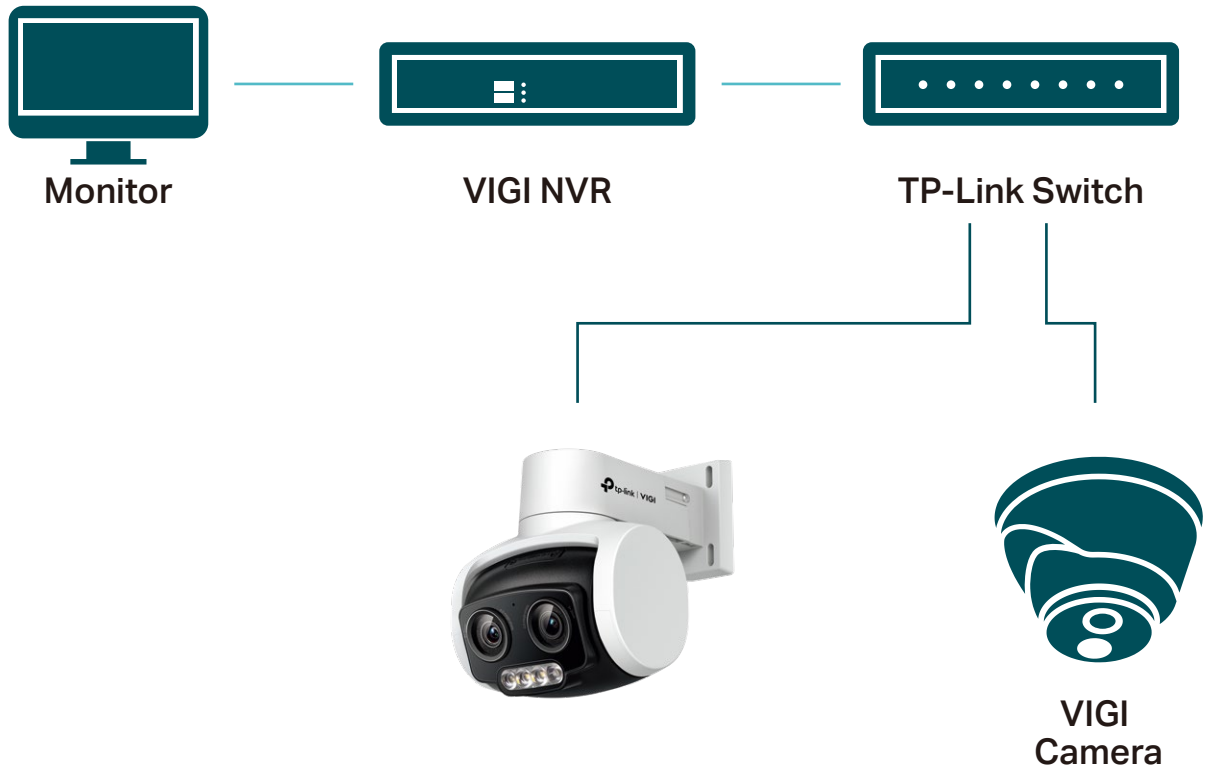

Motion
Detection

Region
Intrusion

Object Removal
Detection

Region Exiting
Detection

Line-Crossing

Camera
Tampering

Object Abandoned
Detection

Region Entering
Detection

// Zoom

- Instant Zoom
- Sharp & Stable Image Definition

// Flexible Pan Tilt

- Customized Patrol
- Power-Off Memory Function
- Auto Tracking
- Remote Monitoring & Configuration

// VIGI Surveillance Solution

The VIGI professional surveillance system by TP-Link is dedicated to protecting the business that you've worked hard to build—whenever, wherever.

Outstanding functions, reliable quality guarantees, and simplified installation work together to ensure your business stays safe and sound.

// Flexible Installation

Find the perfect vantage point by simply securing your camera to the ceiling, wall, or pole**.

// Specifications

Camera	
Product Model	VIGI C540V
Image Sensor	1/3" Progressive Scan CMOS
Shutter Speed	1/3 to 1/10000 s
Slow Shutter	Yes
Min. Illumination	0.005 Lux; 0 Lux with IR/white light
Day/Night Mechanism	IR Cut Filter
Day/Night Switch	Unified/ Scheduled/ Auto
Zoom	3x Mixed Zoom
Lens	
Focal Length	4-12 mm (Mixed Zoom)
Aperture	F1.6
FOV	Diagonal FOV: 100°, Horizontal FOV: 84°, Vertical FOV: 46°
Lens Mount	M12*P 0.5
DORI Distance	<ul style="list-style-type: none"> • 4 mm Detect: 80 m (262 ft) Observe: 33 m (109 ft) Recognize: 16 m (52 ft) Identify: 8 m (26 ft) • 8 mm Detect: 150 m (493 ft) Observe: 63 m (205 ft) Recognize: 30 m (98 ft) Identify: 15 m (49 ft)
PTZ	
Pan/tilt Range	Pan: 0° to 332°, Tilt: 0° to 120°
Pan/tilt Speed	Pan Speed: Configurable from 8° to 44°/s; Preset Speed: 44°/s Tilt Speed: Configurable from 8° to 44°/s, Preset Speed 44°/s
Manual Control Speed	Configurable from 8° to 35°/s
Presets	300
Patrol Scan	8 patrols, up to 8 presets for each patrol
Power-off Memory	Yes; Auto restore to previous PTZ and lens status after power failure
Park Action	Yes; Preset; Patrol Scan
3D Positioning	Yes
Angle Adjustment (manual)	
Range	Pan: 0° to 332°, Tilt: 0° to 120°