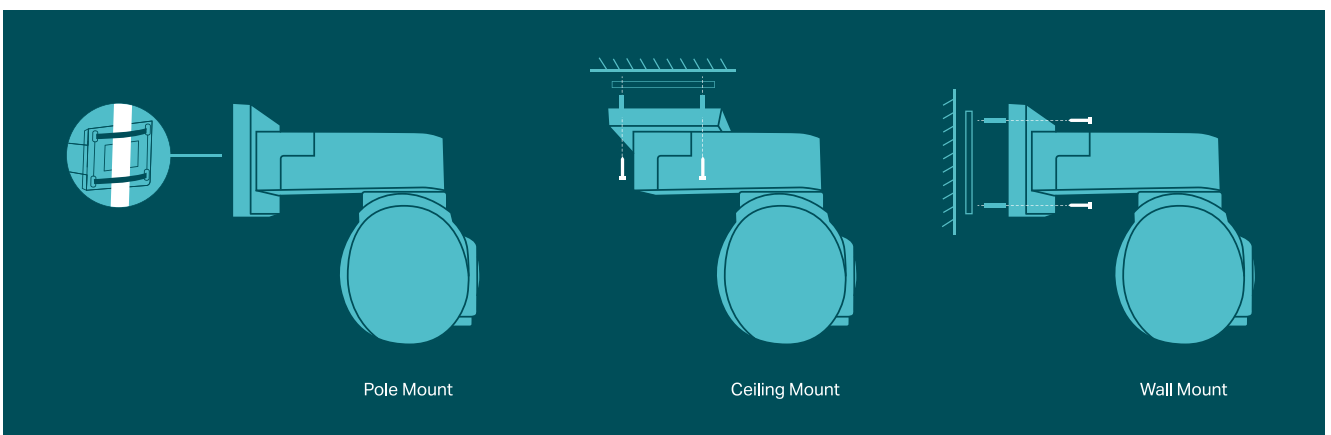

Motion
Detection

Region
Intrusion

Object Removal
Detection

Region Exiting
Detection

Line-Crossing

Camera
Tampering

Object Abandoned
Detection

Region Entering
Detection

// Zoom

- Instant Zoom
- Sharp & Stable Image Definition

// Flexible Pan Tilt

- Customized Patrol
- Power-Off Memory Function
- Auto Tracking
- Remote Monitoring & Configuration

// VIGI Surveillance Solution

// Flexible Installation

Find the perfect vantage point by simply securing your camera to the ceiling, wall, or pole**.

// Specifications

Camera	
Product Model	VIGI C540V
Image Sensor	1/3" Progressive Scan CMOS
Shutter Speed	1/3 to 1/10000 s
Slow Shutter	Yes
Min. Illumination	0.005 Lux; 0 Lux with IR/white light
Day/Night Mechanism	IR Cut Filter
Day/Night Switch	Unified/ Scheduled/ Auto
Zoom	3x Mixed Zoom
Lens	
Focal Length	4-12 mm (Mixed Zoom)
Aperture	F1.6
FOV	Diagonal FOV: 100°, Horizontal FOV: 84°, Vertical FOV: 46°
Lens Mount	M12*P 0.5
DORI Distance	<ul style="list-style-type: none"> • 4 mm Detect: 80 m (262 ft) Observe: 33 m (109 ft) Recognize: 16 m (52 ft) Identify: 8 m (26 ft) • 8 mm Detect: 150 m (493 ft) Observe: 63 m (205 ft) Recognize: 30 m (98 ft) Identify: 15 m (49 ft)
PTZ	
Pan/tilt Range	Pan: 0° to 332°, Tilt: 0° to 120°
Pan/tilt Speed	Pan Speed: Configurable from 8° to 44°/s; Preset Speed: 44°/s Tilt Speed: Configurable from 8° to 44°/s, Preset Speed 44°/s
Manual Control Speed	Configurable from 8° to 35°/s
Presets	300
Patrol Scan	8 patrols, up to 8 presets for each patrol
Power-off Memory	Yes; Auto restore to previous PTZ and lens status after power failure
Park Action	Yes; Preset; Patrol Scan
3D Positioning	Yes
Angle Adjustment (manual)	
Range	Pan: 0° to 332°, Tilt: 0° to 120°