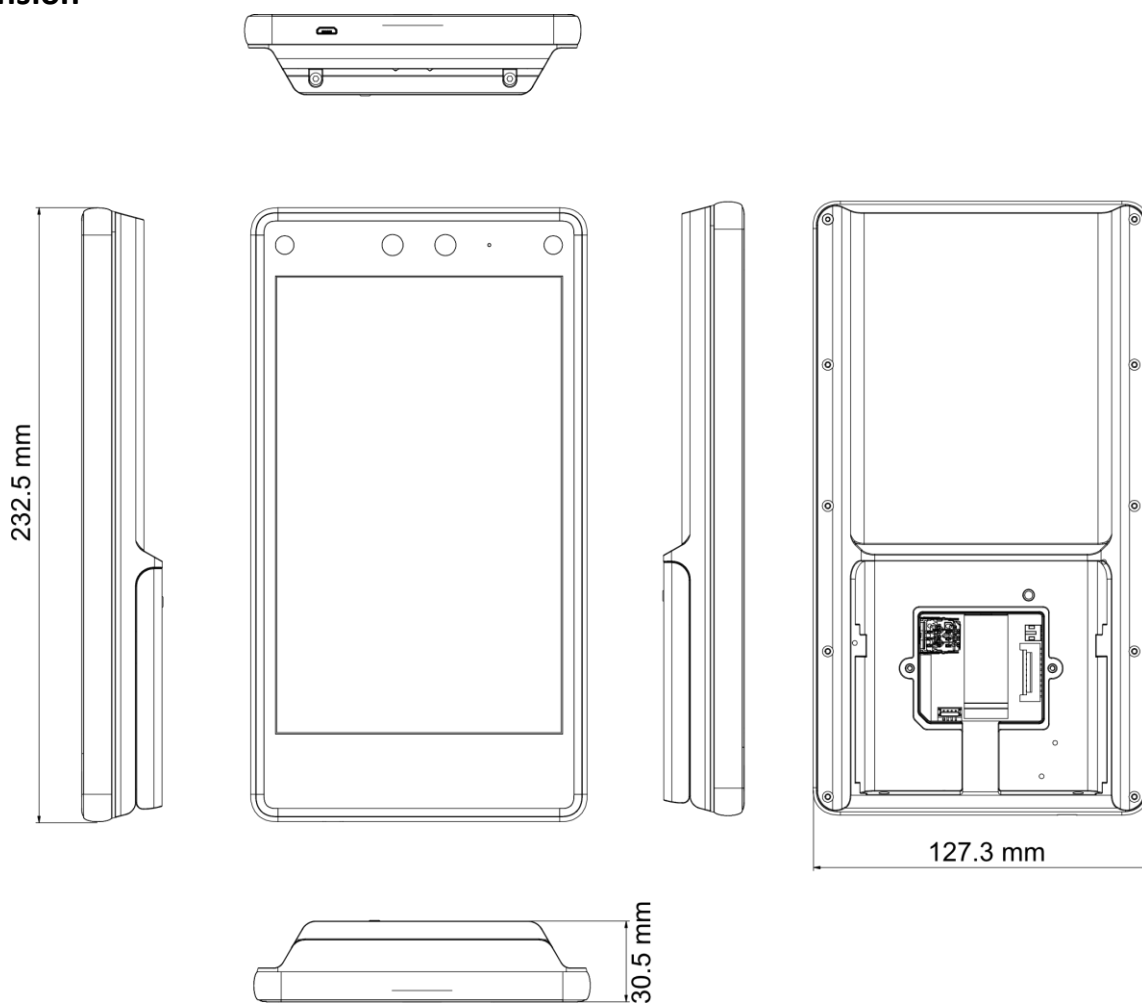

- 8-inch touch screen with bezel-less design
- Presents card on the screen to authenticate
- Face recognition distance: 0.3 m to 3 m, duration < 0.2 s/User, accuracy rate ≥ 99%
- 100,000 face capacity, 100,000 card capacity (Felica, DESfire, M1), and 150,000 event capacity
- Supports ISAPI, ISUP 5.0, Wiegand, RS-485, TCP/IP, and PoE
- Two-way audio with indoor station and main station
- Configuration via the web client and mobile client
- Customizes attendance status name

**Biometric recognition products are not 100% applicable to anti-spoofing environments. If you require a higher security level, use multiple authentication modes.*

▪ Specification

Display	
Screen size	8 inch
Operation method	Capacitive touch screen
Type	LCD
Video	
Lens	2
Resolution	2 MP
FOV	HFOV = 88°; VFOV = 44°; DFOV = 108°
Network	
Wired network	Support
Interface	
Network interface	1 RJ-45, 10/100/1000 M self-adaptive
Lock control	1
Exit button	1
Door contact input	1
Alarm input	2
Alarm output	1
TAMPER	1
RS-485	1 RS-485 (Half duplex, HIKVISION)
Wiegand	1 Wiegand(Hik 26bit,Hik 34bit)
USB	1
Authentication	
Card type	DESfire card, Felica card
General	
Power supply	12 to 24 VDC, 3 A, standard PoE
Working temperature	-30 °C to 60 °C (-22 °F to 140 °F)
Working humidity	0 to 90% (No condensing)
Dimensions	127.3 mm × 232.1 mm × 23.5 mm (5.0" × 9.1" × 0.9")
Function	
Hik-Connect	Support
Language	English, Thai, Brazilian Portuguese, Russian, Spanish, Arabic, Japanese, Ukrainian, and Indonesian
QR code recognition	Support. The dimension of the recognized QR code picture should be larger than 6 cm × 6 cm.
Face anti-spoofing	Support

▪ Available Model

DS-K1T680D-E1

▪ **Dimension**

▪ **Accessory**

▪ **Optional**

DS-KAB6-D1 Base Bracket	DS-KAB6-ZU1 Brackets for face terminals	DS-KAB671-P2 Stand Stick	DS-KAB6-W1 Bracket
			

Headquarters

No.555 Qianmo Road, Binjiang District,
Hangzhou 310051, China
T +86-571-8807-5998
www.hikvision.com