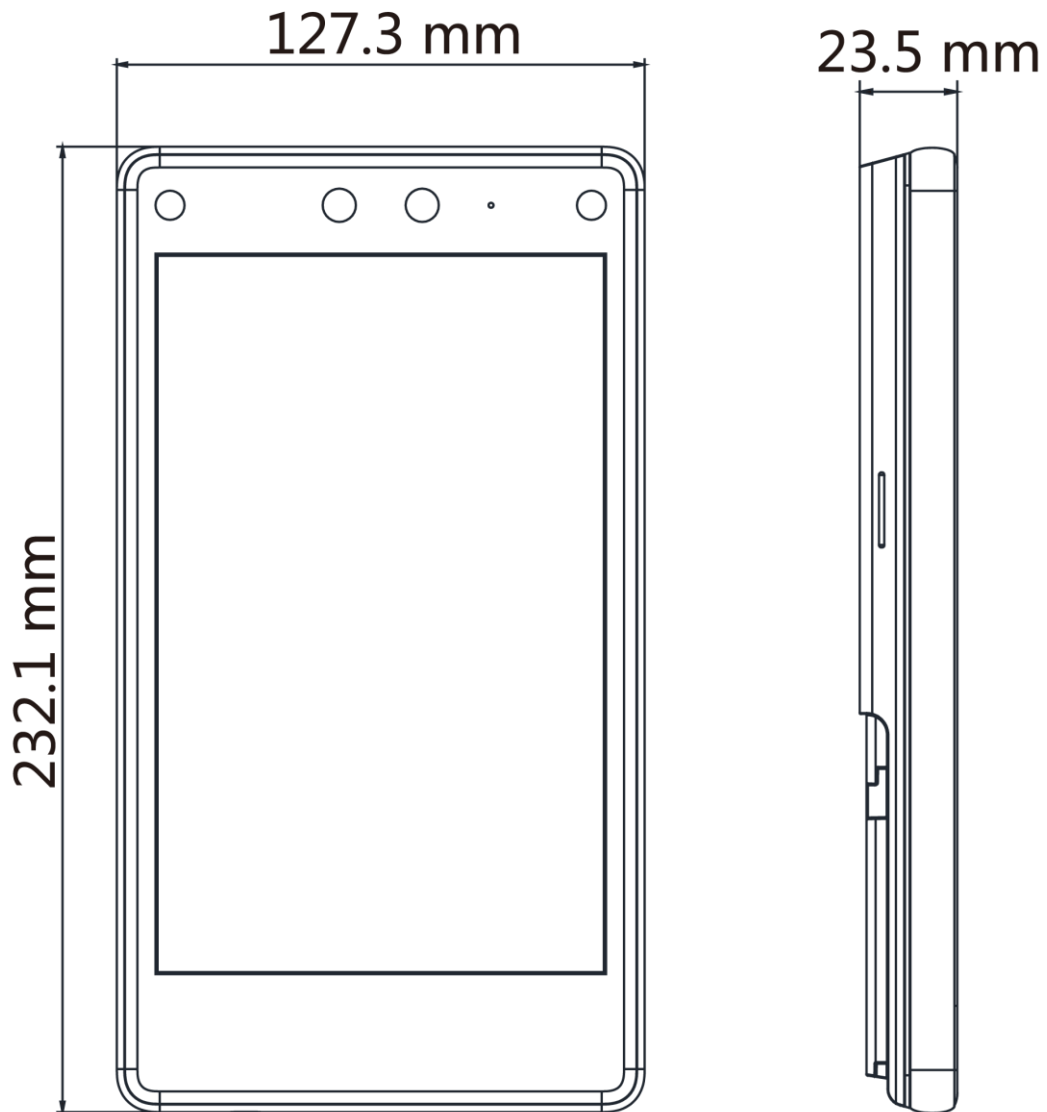

- 8-inch touch screen with bezel-less design
- Presents card on the screen to authenticate
- Face recognition distance: 0.3 m to 3 m, duration < 0.2 s/User, accuracy rate ≥ 99%
- 100,000 face capacity, 100,000 card capacity (Felica, DESfire, M1), and 150,000 event capacity
- Supports ISAPI, ISUP 5.0, Wiegand, RS-485, TCP/IP, Wi-Fi
- Two-way audio with indoor station and main station
- Configuration via the web client and mobile client
- Customizes attendance status name

**Biometric recognition products are not 100% applicable to anti-spoofing environments. If you require a higher security level, use multiple authentication modes.*

▪ Specification

Display	
Screen size	8 inch
Operation method	Capacitive touch screen
Type	LCD
Video	
Lens	2
Resolution	2 MP
FOV	HFOV = 88°; VFOV = 44°; DFOV =108°
Network	
Wired network	Support
Wi-Fi	Support, 2.4 G, 802.11b/g/n
Interface	
Network interface	1 RJ-45, 10/100/1000 M self-adaptive
Lock control	1
Exit button	1
Door contact input	1
Alarm input	2
Alarm output	1
TAMPER	1
RS-485	1 RS-485 (Half duplex, HIKVISION)
Wiegand	1 Wiegand (Hik 26bit, Hik 34bit)
USB	1
Authentication	
Card type	M1 card, DESfire card, Felica card
General	
Power supply	12 VDC to 24 VDC, 3 A
Working temperature	-30 °C to 60 °C (-22 °F to 140 °F)
Working humidity	0 to 90% (No condensing)
Dimensions	127.3 mm × 232.1 mm × 23.5 mm (5.0" × 9.1" × 0.9")
Function	
Hik-Connect	Support
Language	English, Thai, Brazilian Portuguese, Russian, Spanish, Arabic, Japanese, Ukrainian, and Indonesian
QR code recognition	Support. The dimension of the recognized QR code picture should be larger than 6 cm × 6 cm.
Face anti-spoofing	Support

▪ Available Model

DS-K1T680DW

▪ Dimension

▪ Accessory

▪ Optional

DS-KAB6-D1 Base Bracket	DS-KAB6-ZU1 Brackets for face terminals	DS-KAB671-P2 Stand Stick	DS-KAB6-W1 Bracket
			

Headquarters

No.555 Qianmo Road, Binjiang District,
Hangzhou 310051, China
T +86-571-8807-5998
www.hikvision.com