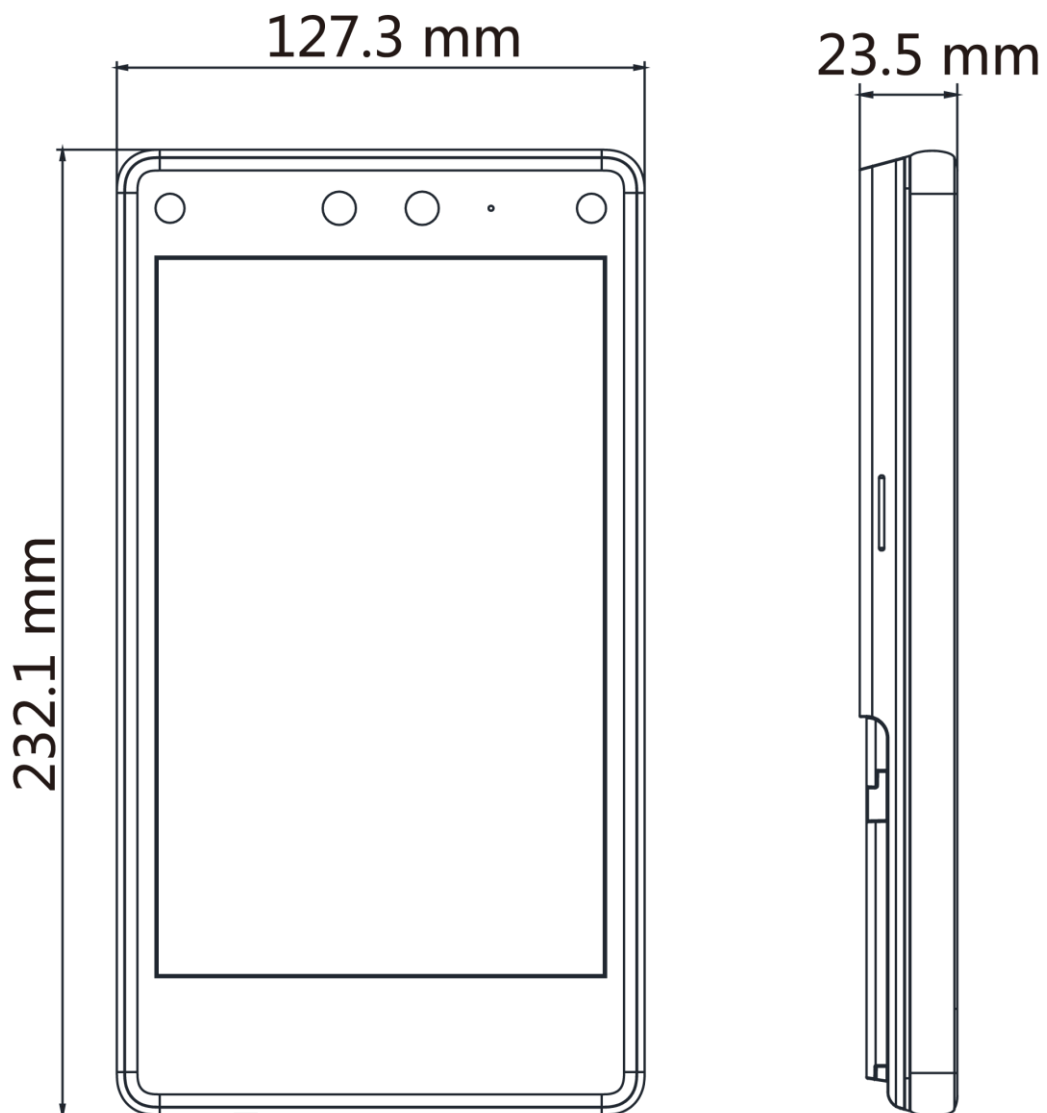

▪ Dimension

▪ Accessory

▪ Optional

DS-KAB6-D1 Base Bracket	DS-KAB6-ZU1 Brackets for face terminals	DS-KAB671-P2 Stand Stick	DS-KAB6-W1 Bracket