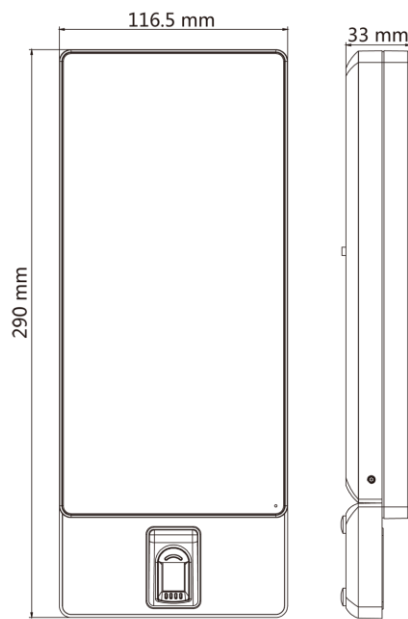

General

Power supply method	2 pin connector
Power supply	12 VDC/ 2 A
Working temperature	-30 °C to 60 °C (-22 °F to 140 °F)
Working humidity	10 to 90% (No condensing)
Dimensions	290 mm × 116.5 mm × 33 mm (11.4" × 4.6" × 1.3")
Protective level	IP65
Installation	Wall mounting
Language	English, Spanish (South America), Arabic, Thai, Indonesian, Russian, Vietnamese, Portuguese (Brazil)
Platform	Hik-ProConnect and HikCentral Professional

▪ **Available Model**

DS-K1T671TMF

▪ **Dimension**

With Fingerprint Module