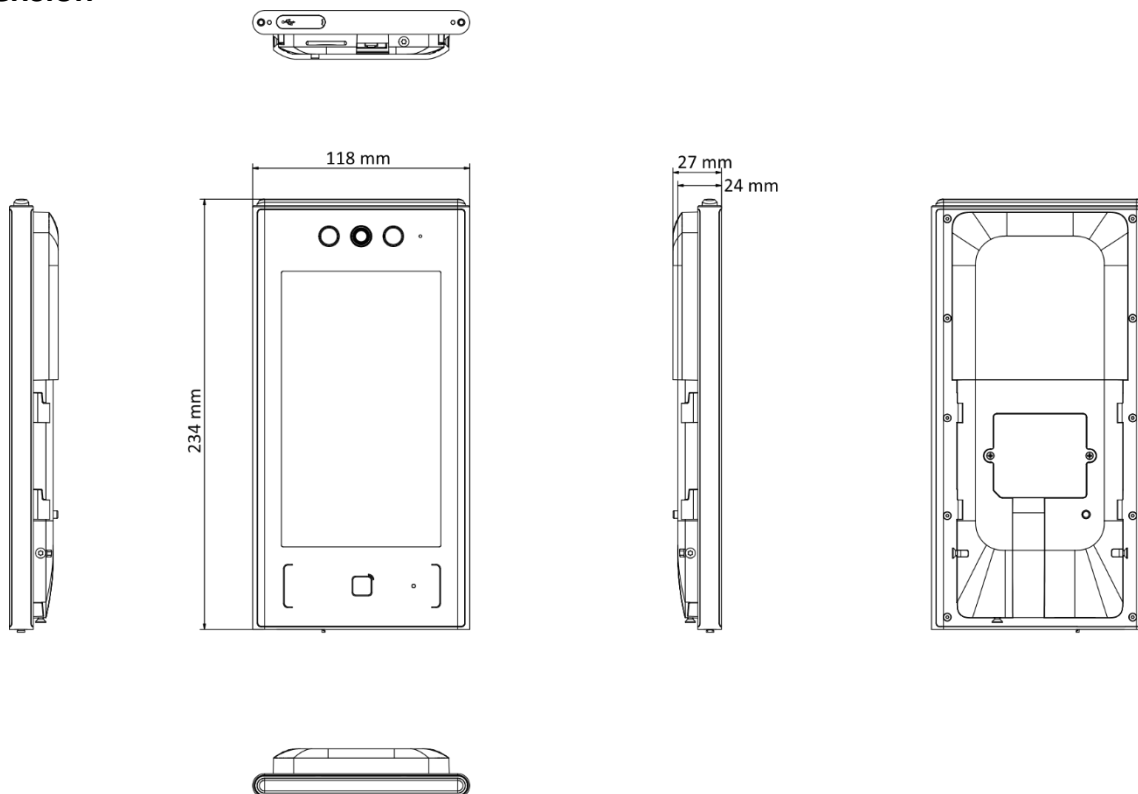

Dimensions	110.5 mm × 209.2 mm × 24 mm (4.35" × 8.24" × 0.94")
Weight	Gross Weight : 1.06 kg (2.34 lb)
	Net Weight : 0.57 kg (1.26 lb)
Language	English, Spanish (South America), Arabic, Thai, Indonesian, Russian, Vietnamese, Portuguese (Brazil), Japanese, Korean
Function	
Configuration via Web browser	Support
Hik-Connect	Support
Two-way audio	Support
Time synchronization	Support
Face mask recognition	Support
Face recognition	Support
Face anti-spoofing	Support
Live view	Support
Audio prompt	Support

▪ Available Model

DS-K1T670MX

▪ Dimension