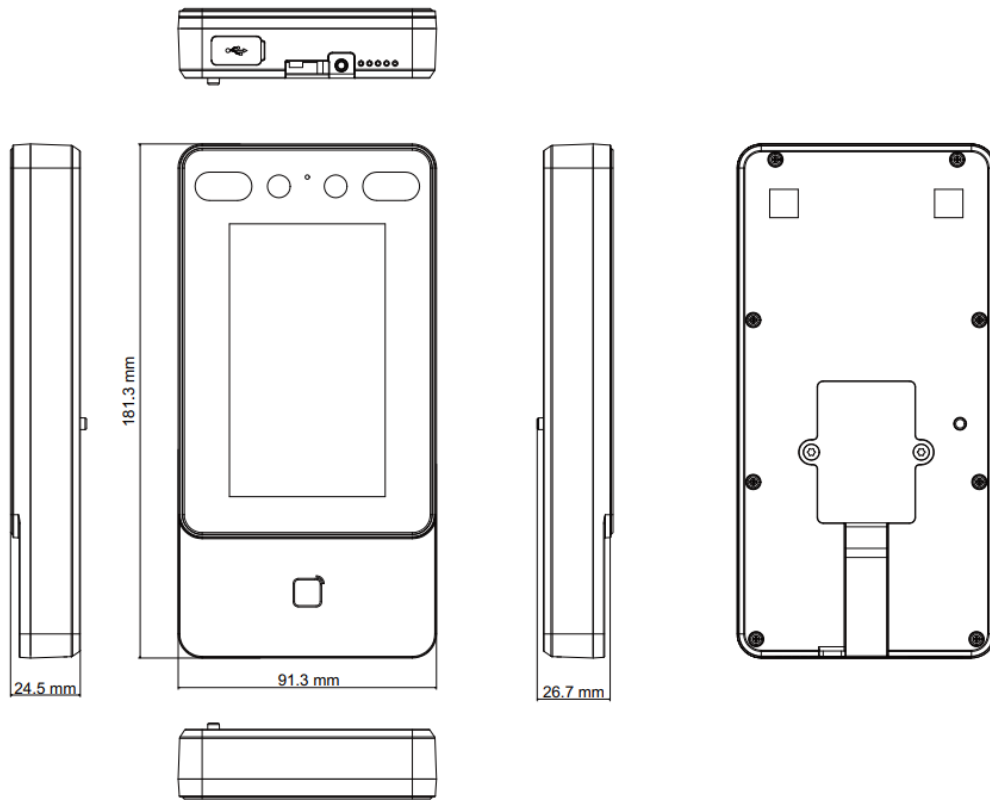

▪ **Dimension**

▪ **Accessory**

▪ **Optional**

DS-KAB6-ZU1 Brackets for face terminals	DS-KAB671-P2 Stand Stick	DS-KAB34X-S1 Protective Shield	DS-KAB6-W1 Bracket