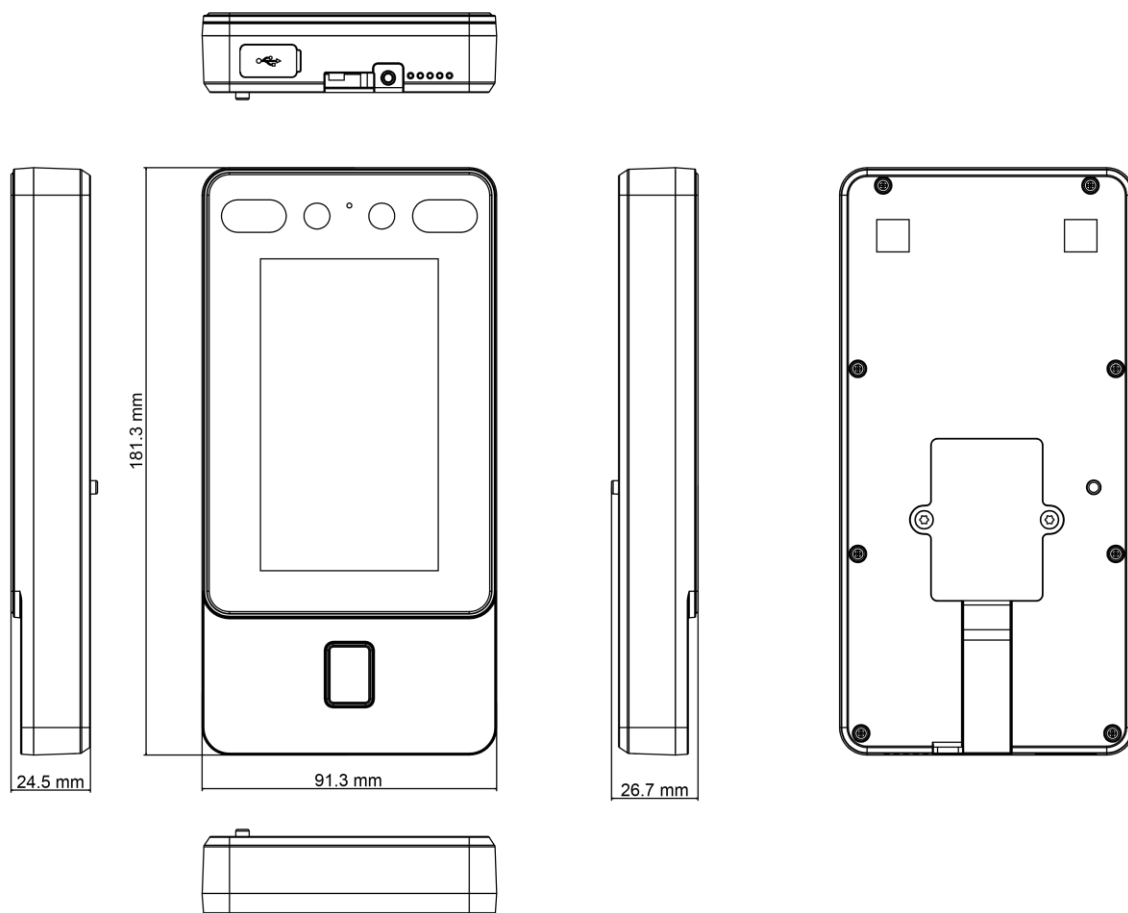

▪ **Dimension**

▪ **Accessory**

▪ **Optional**

DS-KAB6-ZU1 Brackets for face terminals	DS-KAB671-P2 Stand Stick	DS-KAB34X-S1 Protective Shield	DS-KAB6-W1 Bracket