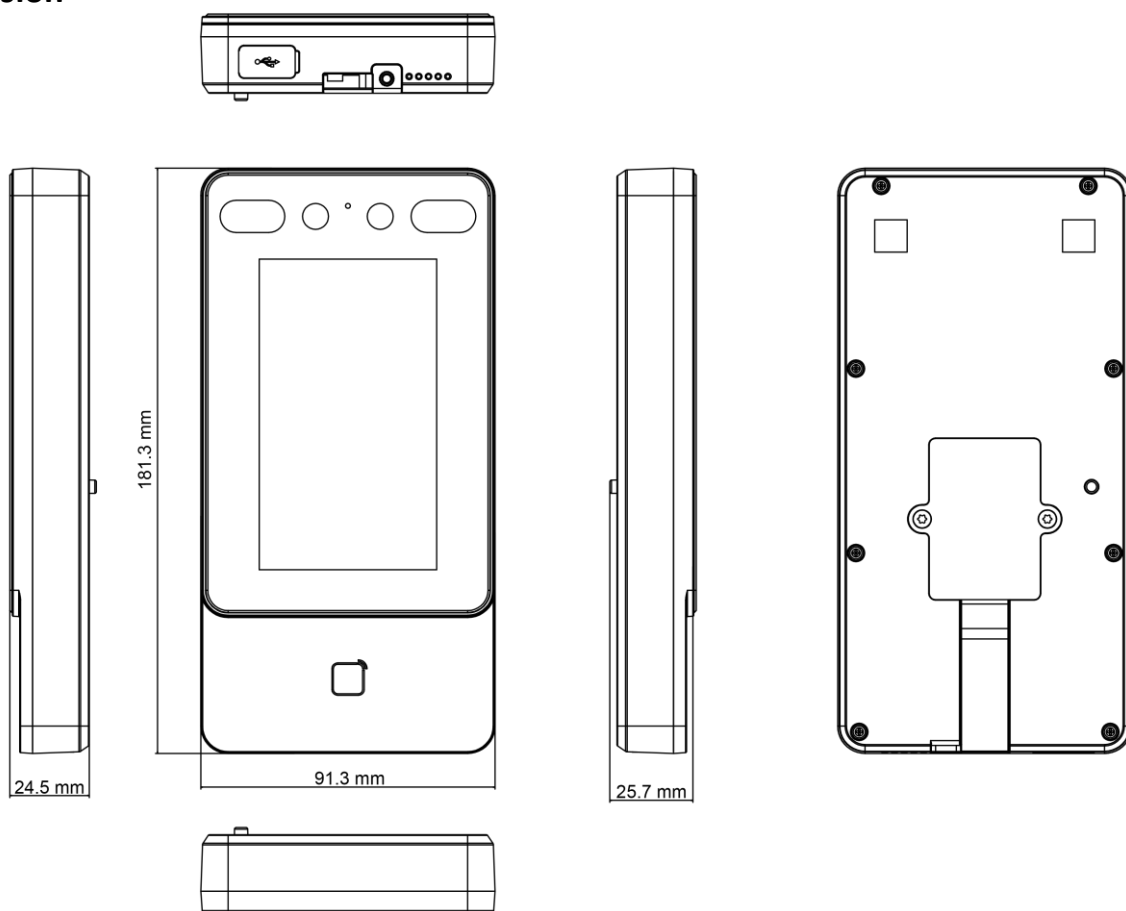

▪ **Dimension**

▪ **Accessory**

▪ **Optional**

DS-KAB6-ZU1 Brackets for face terminals	DS-KAB671-P2 Stand Stick	DS-KAB34X-S1 Protective Shield	DS-KAB6-W1 Bracket