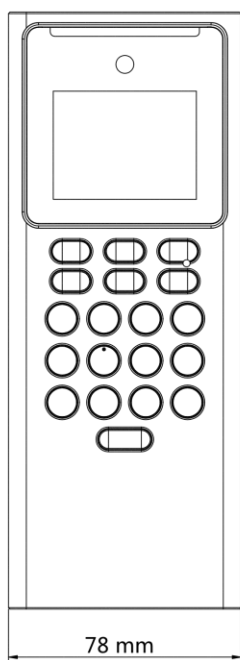

▪ Dimension

▪ Accessory

▪ Optional

DS-KAB321-B1 Bracket	DS-KAB321-B2 Bracket