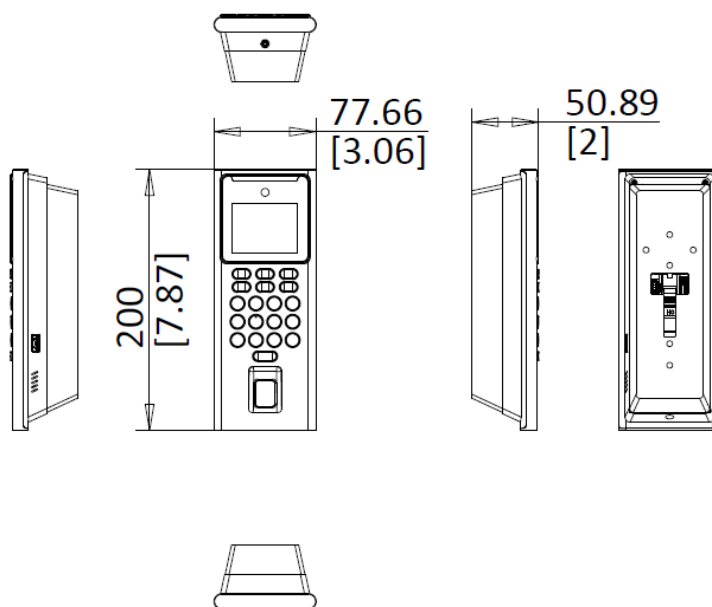

▪ Specification

System	
Operating system	Linux
ROM	4 GB
RAM	256 MB
CPU	900 MHz
Display	
Screen size	2.4 inch
Type	LCD
Resolution	320 × 240
Video	
Lens	1
Resolution	2 MP (video stream: 720P)
FOV	HFOV = 25°; VFOV = 43°
Video standard	PAL (Default) and NTSC
Focal length	4 mm
Aperture	F 2.0
Audio	
Audio output	Built-in buzzer
Network	
Network protocol	ISAPI, ISUP 5.0
Wired network	Support
Wi-Fi	Support, 2.4 G, 802.11b/g/n
Interface	
Network interface	1 RJ-45, 10/100 M self-adaptive
Lock control	1
Exit button	1
Door contact input	1
TAMPER	1
RS-485	1 RS-485 (Half duplex, HIKVISION)
Wiegand	1 Wiegand (W26, W34)
USB	1
Capacity	
Face capacity	500
Fingerprint capacity	3000
Card capacity	3000
Event capacity	150,000
Authentication	
Face recognition distance	0.3 m ~ 1.5 m
Face recognition accuracy rate	> 99%
Face recognition duration	< 0.2 s
Card type	M1 card
Card reading distance	0 to 5 cm
Card reading duration	< 1 s

General	
Supplement light	White light
Power supply	12 VDC Supports power supply by battery in the bracket
Power consumption	≤ 6 W
Working temperature	-10 °C to 55 °C (14 °F to 131 °F)
Working humidity	0 to 90% (No condensing)
Language	English, Spanish (South America), Arabic, Thai, Indonesian, Russian, Vietnamese, Portuguese (Brazil), Korean, Japanese
Keypad	Support
Function	
Live view	Support
Doorbell	null
Face anti-spoofing	Support
Hik-Partner Pro	Support
Face recognition	Support

▪ **Available Model**

DS-K1T321MFWX-B

▪ **Dimension**

Unit: mm [inch]

SCALE	1:1
-------	-----

Headquarters

No.555 Qianmo Road, Binjiang District,
Hangzhou 310051, China
T +86-571-8807-5998
www.hikvision.com