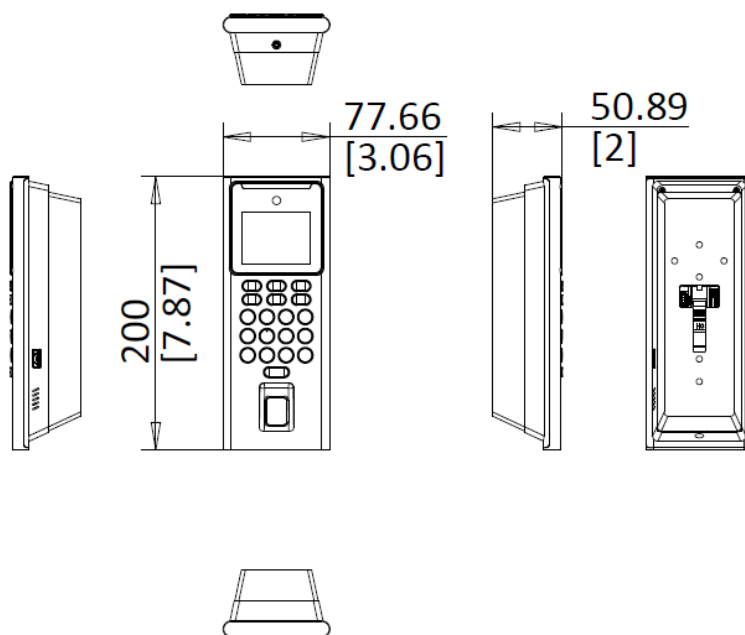

▪ Specification

System	
Operating system	Linux
ROM	4 GB
RAM	256 MB
CPU	900 MHz
Display	
Screen size	2.4 inch
Type	LCD
Resolution	320 × 240
Video	
Lens	1
Resolution	2 MP (video stream: 720P)
FOV	HFOV = 25°; VFOV = 43°
Video standard	PAL (Default) and NTSC
Focal length	4 mm
Aperture	F 2.0
Audio	
Audio output	Built-in buzzer
Network	
Network protocol	ISAPI, ISUP 5.0
Wired network	Support
Wi-Fi	Support, 2.4 G, 802.11b/g/n
Interface	
Network interface	1 RJ-45, 10/100 M self-adaptive
Lock control	1
Exit button	1
Door contact input	1
TAMPER	1
RS-485	1 RS-485 (Half duplex, HIKVISION)
Wiegand	1 Wiegand (W26, W34)
USB	1
Capacity	
Face capacity	500
Fingerprint capacity	3000
Card capacity	3000
Event capacity	150,000
Authentication	
Face recognition distance	0.3 m ~ 1.5 m
Face recognition accuracy rate	> 99%
Face recognition duration	< 0.2 s
Card type	EM card
Card reading distance	0 to 5 cm
Card reading duration	< 1 s

General	
Supplement light	White light
Power supply	12 VDC Supports power supply by battery in the bracket
Power consumption	≤ 6 W
Working temperature	-10 °C to 55 °C (14 °F to 131 °F)
Working humidity	0 to 90% (No condensing)
Language	English, Spanish (South America), Arabic, Thai, Indonesian, Russian, Vietnamese, Portuguese (Brazil), Korean, Japanese
Keypad	Support
Function	
Live view	Support
Doorbell	null
Face anti-spoofing	Support
Hik-Partner Pro	Support
Face recognition	Support

▪ **Available Model**

DS-K1T321EFWX-B

▪ **Dimension**

Unit: mm [inch]

SCALE	1:1
-------	-----

Headquarters

No.555 Qianmo Road, Binjiang District,
Hangzhou 310051, China
T +86-571-8807-5998
www.hikvision.com