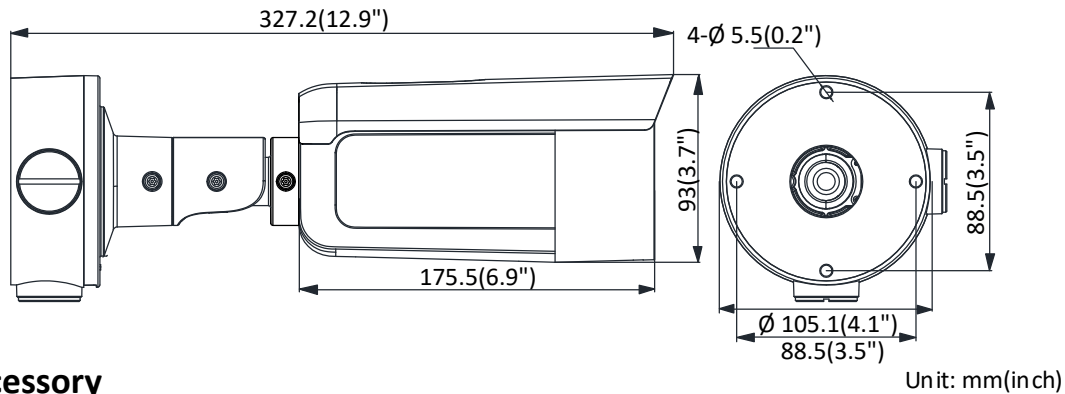

Dimension

Accessory

Distributed by