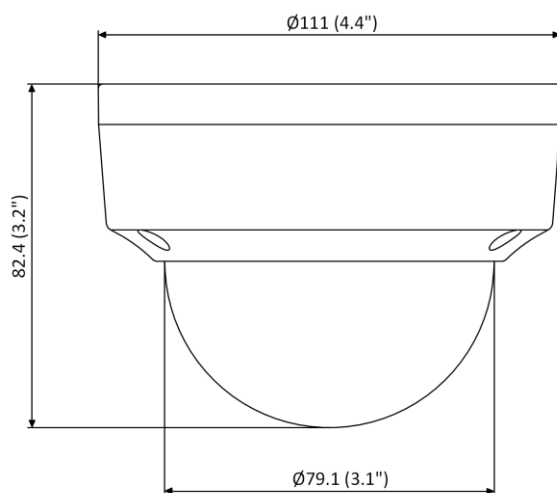

Package Dimension	134 mm × 134 mm × 108 mm (5.3" × 5.3" × 4.3")
Camera Weight	390 g (0.9 lb.)
With Package Weight	580 g (1.3 lb.)
Approval	
EMC	FCC (47 CFR Part 15, Subpart B); CE-EMC (EN 55032: 2015, EN 61000-3-2: 2014, EN 61000-3-3: 2013, EN 50130-4: 2011 +A1: 2014); RCM (AS/NZS CISPR 32: 2015); IC (ICES-003: Issue 6, 2016); KC (KN 32: 2015, KN 35: 2015)
Safety	UL (UL 60950-1); CB (IEC 60950-1:2005 + Am 1:2009 + Am 2:2013); CE-LVD (EN 60950-1:2005 + Am 1:2009 + Am 2:2013); BIS (IS 13252(Part 1):2010+A1:2013+A2:2015); LOA (IEC/EN 60950-1)
Environment	CE-RoHS (2011/65/EU); WEEE (2012/19/EU); Reach (Regulation (EC) No 1907/2006)
Protection	Ingress protection: IP67 (IEC 60529-2013), IK10 (IEC 62262:2002)

* Listed resolutions are only selectable options. It does not mean that all streams can work at their maximum resolution at the same time.

Available Model

DS-2CD3141G0-I (2.8 mm, 4 mm, 6 mm)

Dimension

Unit: mm (inch)