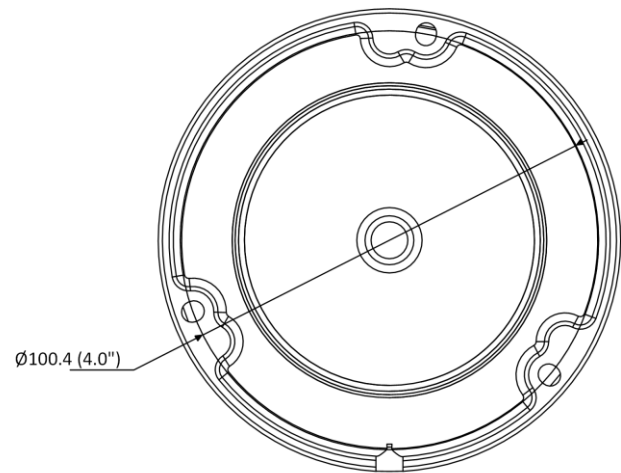

Package Dimension	134 mm × 134 mm × 108 mm (5.3" × 5.3" × 4.3")
Camera Weight	390 g (0.9 lb.)
With Package Weight	580 g (1.3 lb.)
Approval	
EMC	FCC (47 CFR Part 15, Subpart B); CE-EMC (EN 55032: 2015, EN 61000-3-2: 2014, EN 61000-3-3: 2013, EN 50130-4: 2011 +A1: 2014); RCM (AS/NZS CISPR 32: 2015); IC (ICES-003: Issue 6, 2016); KC (KN 32: 2015, KN 35: 2015)
Safety	UL (UL 60950-1); CB (IEC 60950-1:2005 + Am 1:2009 + Am 2:2013); CE-LVD (EN 60950-1:2005 + Am 1:2009 + Am 2:2013); BIS (IS 13252(Part 1):2010+A1:2013+A2:2015); LOA (IEC/EN 60950-1)
Environment	CE-RoHS (2011/65/EU); WEEE (2012/19/EU); Reach (Regulation (EC) No 1907/2006)
Protection	Ingress protection: IP67 (IEC 60529-2013), IK10 (IEC 62262:2002)

* Listed resolutions are only selectable options. It does not mean that all streams can work at their maximum resolution at the same time.

Available Model

DS-2CD3141G0-I (2.8 mm, 4 mm, 6 mm)

Dimension

Unit: mm (inch)