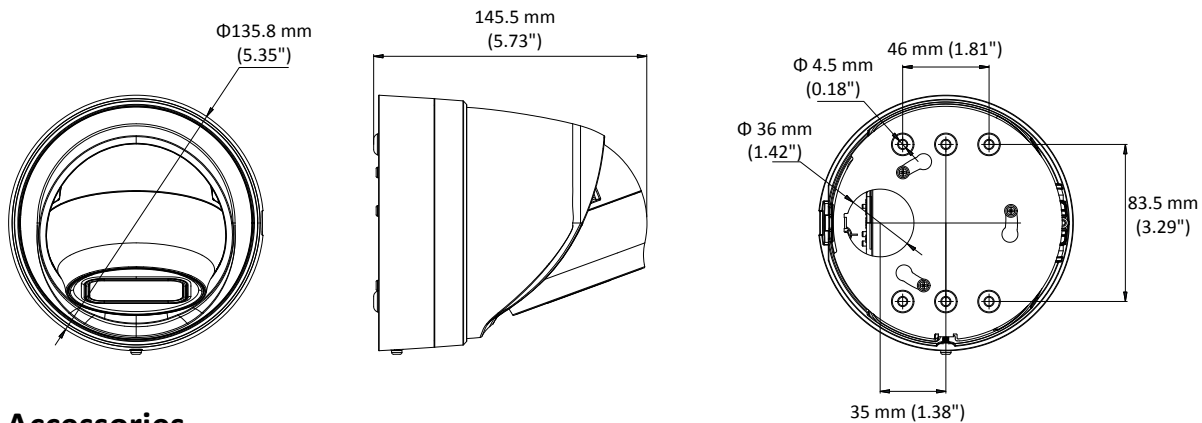

## Specifications

<b>Camera</b>	
Image Sensor	1/2.5" Progressive Scan CMOS
Min. Illumination	Color: 0.01 Lux @ (F1.2, AGC ON), 0 Lux with IR Color: 0.014 Lux @ (F1.4, AGC ON), 0 Lux with IR
Shutter Speed	1/3 s to 1/100,000 s
Slow Shutter	Support
Day & Night	IR Cut Filter
Digital Noise Reduction	3D DNR
WDR	120dB
3-Axis Adjustment	Pan: 0° to 355°, tilt: 0° to 75°, rotate: 0° to 360°
<b>Lens</b>	
Focal length	2.8 to 12 mm
Aperture	F1.4
FOV	Horizontal field of view: 115° to 35° Vertical field of view: 60° to 19° Diagonal field of view: 146° to 38.5°
Lens Mount	Ø14
<b>IR</b>	
IR Range	Up to 30 m
Wavelength	850nm
<b>Compression Standard</b>	
Video Compression	Main stream: H.265+/H.265/H.264+/H.264 Sub stream: H.265+/H.265/H.264+/H.264/MJPEG Third stream: H.265+/H.265/H.264+/H.264
H.264 Type	Main Profile/High Profile
H.265 Type	Main Profile
Video Bit Rate	32 Kbps to 16 Mbps
Audio Compression	G722.1/G711ulaw/G711alaw/G726/MP2L2
Audio Bit Rate	32 to 128kbps
<b>Smart Feature-set</b>	
Behavior Analysis	Line crossing detection, intrusion detection, unattended baggage detection, object removal detection
Face Detection	Support
Region of Interest	Support 1 fixed region for each stream
<b>Image</b>	
Max. Resolution	3840 × 2160
Main Stream	50Hz: 20 fps (3840 × 2160), 25 fps (2944 × 1656, 2560 × 1440, 1920 × 1080, 1280 × 720) 60Hz: 20 fps (3840 × 2160), 30 fps (2944 × 1656, 2560 × 1440, 1920 × 1080, 1280 × 720)
Sub Stream	50Hz: 25fps (640 × 360, 352 × 288) 60Hz: 30fps (640 × 360, 352 × 240)
Third Stream	50Hz: 25fps (1280 × 720, 640 × 360, 352 × 288) 60Hz: 30fps (1280 × 720, 640 × 360, 352 × 240)
Image Enhancement	BLC/3D DNR
Image Setting	Rotate mode, saturation, brightness, contrast, sharpness adjustable by client software or web browser

## Dimensions