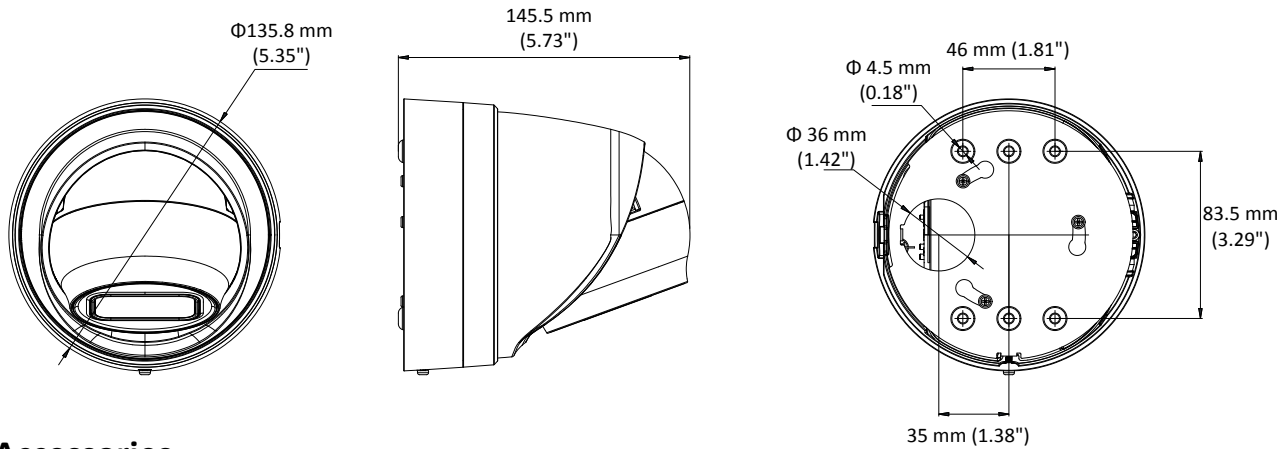

## Specifications

<b>Camera</b>	
Image Sensor	1/2.8" Progressive Scan CMOS
Min. Illumination	Color: 0.005 Lux @ (F1.2, AGC ON), 0 Lux with IR Color: 0.0068 Lux @ (F1.4, AGC ON), 0 Lux with IR
Shutter Speed	1/3 s to 1/100,000 s
Slow Shutter	Yes
Day & Night	IR Cut Filter
Digital Noise Reduction	3D DNR
WDR	120dB
3-Axis Adjustment	Pan: 0° to 355°, tilt: 0° to 75°, rotate: 0° to 360°
<b>Lens</b>	
Focal length	2.8 to 12 mm
Aperture	F1.4
Focus	Auto
FOV	Horizontal field of view: 105° to 35° Vertical field of view: 56° to 20° Diagonal field of view: 126° to 40.5°
Lens Mount	Φ14
<b>IR</b>	
IR Range	Up to 30 m
Wavelength	850nm
<b>Compression Standard</b>	
Video Compression	Main stream: H.265/H.264 Sub stream: H.265/H.264/MJPEG Third stream: H.265/H.264
H.264 Type	Main Profile/High Profile
H.264+	Main stream supports
H.265 Type	Main Profile
H.265+	Main stream supports
Video Bit Rate	32 Kbps to 16 Mbps
Audio Compression	G722.1/G711/G726/MP2L2/PCM
Audio Bit Rate	64Kbps(G.711)/16Kbps(G.722.1)/16Kbps(G.726)/32-192Kbps(MP2L2)
<b>Smart Feature-set</b>	
Behavior Analysis	Line crossing detection, intrusion detection, unattended baggage detection, object removal detection
Exception Detection	Scene change detection
Face Detection	Yes
Region of Interest	Support 1 fixed region for main stream and sub stream
<b>Image</b>	
Max. Resolution	1920 × 1080
Main Stream	50Hz: 50fps (1920 × 1080, 1280 × 960, 1280×720) 60Hz: 60fps (1920 × 1080, 1280 × 960, 1280×720)
Sub Stream	50Hz: 25fps (640 × 480, 640 × 360, 320 × 240) 60Hz: 30fps (640 × 480, 640 × 360, 320 × 240)

## Dimensions