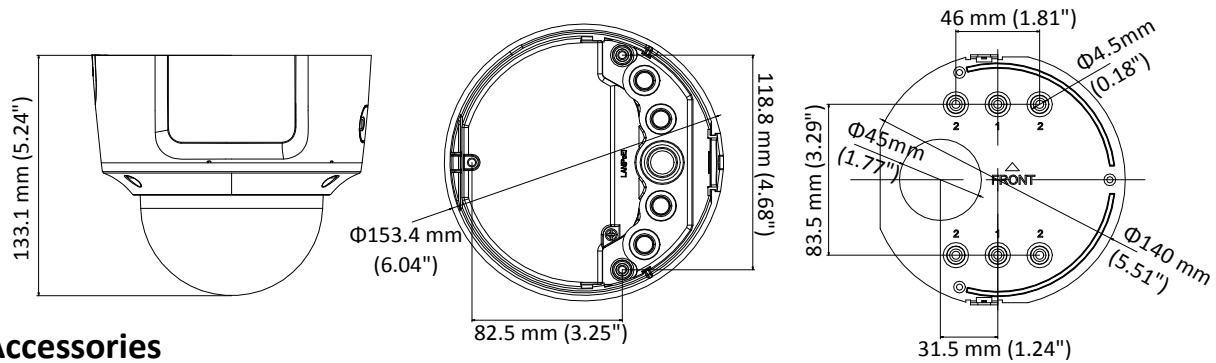

Dimensions

Accessories

DS-1475ZJ-SUS
Vertical Pole Mount

DS-1476ZJ-SUS
Corner Mount

Distributed by In-ceiling Mount

HIKVISION

Headquarters

No.555 Qianmo Road, Binjiang District,
Hangzhou 310051, China
T +86-571-8807-5998
overseasbusiness@hikvision.com

Hikvision USA
T +1-909-895-0400
sales.usa@hikvision.com

Hikvision Europe
T +31-23-5542770
sales.eu@hikvision.com

Hikvision UK & Ireland
T +01628-902140
sales.uk@hikvision.com

Hikvision UAE
T +971-4-4432090
salesme@hikvision.com

Hikvision Russia
T +7-495-669-67-99
saleru@hikvision.com

Hikvision Australia
T +61-2-8599-4233
salesau@hikvision.com

Hikvision Italy
T +39-0438-6902
info.it@hikvision.com

Hikvision South Africa
Tel: +27 (10) 0351172
sale.africa@hikvision.com

Hikvision Singapore
T +65-6684-4718
sg@hikvision.com

Hikvision Korea
T +82-(0)31-731-8817
sales.korea@hikvision.com

Hikvision India
T +91-22-28469900
sales@pramahikvision.com

Hikvision Brazil
T +55 11 3318-0050
Latam.support@hikvision.com

Hikvision France
T +33(0)1-85-330-450
info.fr@hikvision.com

Hikvision Spain
T +34-91-737-16-55
info.es@hikvision.com

Hikvision Poland
T +48-22-460-01-50
info.pl@hikvision.com

Hikvision Canada
T +1-866-200-6690
sales.canada@hikvision.com

Hikvision Turkey
T +90 (216)521 7070- 7074
sales.tr@hikvision.com

Hikvision Kazakhstan
T +7-727-9730667
nikia.panfilov@hikvision.ru

Hikvision Tashkent
T +99-87-1238-9438
uzb@hikvision.ru

Hikvision Indonesia
T +62-21-2933759
Sales.indonesia@hikvision.com

Hikvision Thailand
T +662-275-9949
sales.thailand@hikvision.com

Hikvision Malaysia
T +601-7652-2413
sales.my@hikvision.com

Hikvision Vietnam
T +84-974270888
sales.vt@hikvision.com

Hikvision Hong Kong
T +852-2151-1761
info.hk@hikvision.com

Hikvision Colombia
sales.colombia@hikvision.com