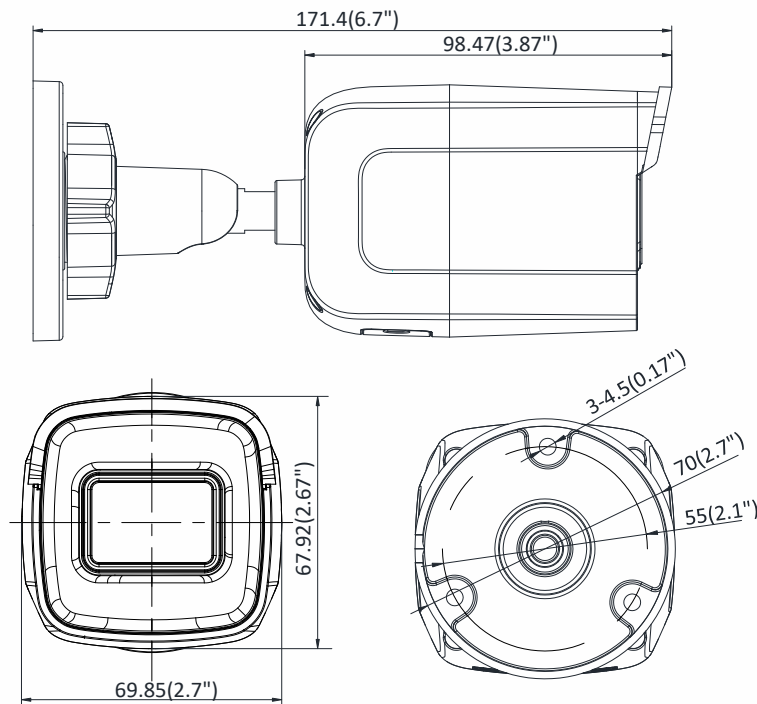

Dimension

Unit: mm(inch)

Accessory

Distributed by

HIKVISION®

Headquarters

No.555 Qianmo Road, Binjiang District,
Hangzhou 310051, China
T +86-571-8807-5998
overseasbusiness@hikvision.com

Hikvision USA
T +1-909-895-0400
sales.usa@hikvision.com

Hikvision Italy
T +39-0438-6902
info.it@hikvision.com

Hikvision Singapore
T +65-6684-4718
sg@hikvision.com

Hikvision Africa
T +27 (10) 0351172
sale.africa@hikvision.com

Hikvision Europe
T +31-23-55-42-770
info.eu@hikvision.com

Hikvision France
T +33(0)1-85-330-450
info.fr@hikvision.com

Hikvision Oceania
T +61-2-8599-4233
salesau@hikvision.com

Hikvision Hong Kong
T +852-2151-1761

Hikvision Middle East
T +971-4-8816086
salesme@hikvision.com

Hikvision Spain
T +34-91-737-16-55
info.es@hikvision.com

Hikvision Canada
T +1-909-895-0400
sales.usa@hikvision.com

Hikvision Russia
T +7-495-669-67-99
saleru@hikvision.com

Hikvision Poland
T +48-22-460-01-50
poland@hikvision.com

Hikvision Korea
T +82-31-731-8841
sales.korea@hikvision.com

Hikvision India
T +91-22-28469900
sales@pramahikvision.com

Hikvision UK
T +01628-902140
support.uk@hikvision.com

Hikvision Brazil
T +55 11 3318-0050
Latam.support@hikvision.com

05060020220609