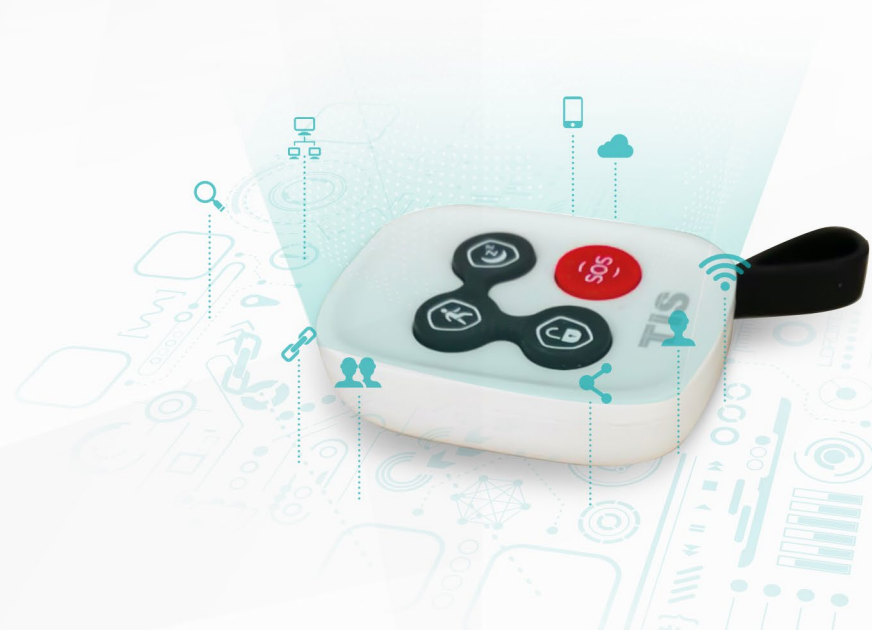

Multiple Features Packed into One

Remote controls are arguably irreplaceable in our everyday lives, but they are also evolving as technology advances. There are now smart remote controls that include functions to expand the user's control over each and every detail of their house.

Our **Key Fob remote** is specially designed to facilitate the operation of your smart security system. It features a compact frame with multiple control options related to arming/disarming the alarms, access, and more.

It is crafted to provide the perfect feel in your hands or pocket.

You can carry it around your property and use its easily recognizable buttons to operate smart scenes and actions.

Integrating with the TIS smart automation system

The intuitive design of this remote control helps you take immediate action in times of emergency. There is no complicated navigation route, so even if the user is experiencing a panic attack, they will be able to maintain their security.