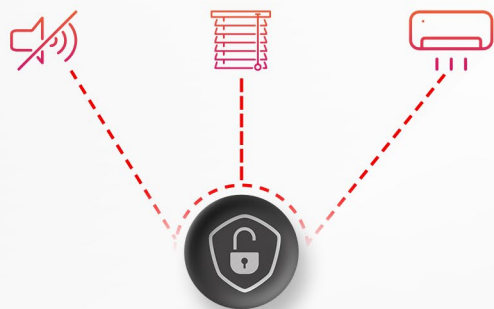

Our **Key Fob remote** is specially designed to facilitate the operation of your smart security system. It features a compact frame with multiple control options related to arming/disarming the alarms, access, and more.

It is crafted to provide the perfect feel in your hands or pocket.

You can carry it around your property and use its easily recognizable buttons to operate smart scenes and actions.

Integrating with the TIS smart automation system

you can deactivate the alarms

Working with this device is easy for everyone. In the morning, when you are leaving for work, easily activate your security system with a single click on your key fob. You no longer need to turn off the lights, lock the door, and arm the alarms individually.

The intuitive design of this remote control helps you take immediate action in times of emergency. There is no complicated navigation route, so even if the user is experiencing a panic attack, they will be able to maintain their security.