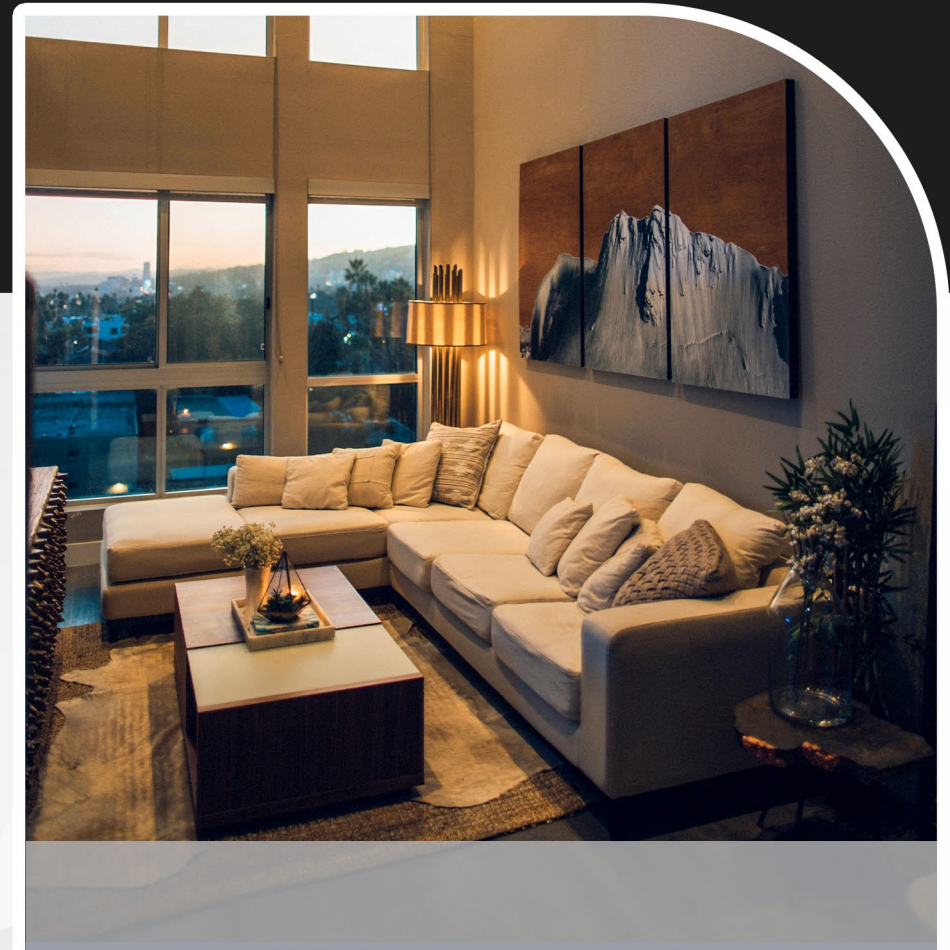

No extra equipment is required; simply add it to your hub, and start running the scenes you desire. This device is battery-powered and compatible with other intelligent solutions in your TIS platform.