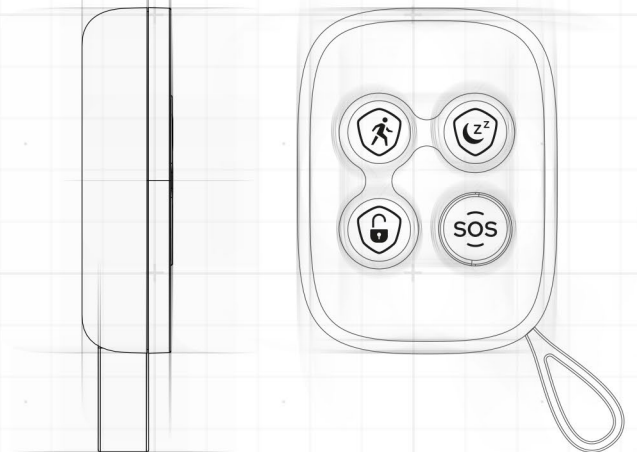

Our **Key Fob remote** is specially designed to facilitate the operation of your smart security system. It features a compact frame with multiple control options related to arming/disarming the alarms, access, and more.

It is crafted to provide the perfect feel in your hands or pocket.

You can carry it around your property and use its easily recognizable buttons to operate smart scenes and actions.

Integrating with the TIS smart automation system

The intuitive design of this remote control helps you take immediate action in times of emergency. There is no complicated navigation route, so even if the user is experiencing a panic attack, they will be able to maintain their security.