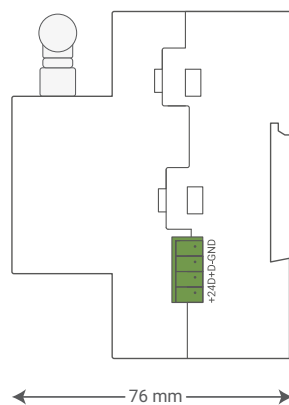

TIS ZIGBEE GATEWAY

ZIGBEE-BUS RS485 CONVERTER

Model: TIS-ZIG-PORT

PRODUCT SPECIFICATIONS

	Ports	Zigbee RS485 RJ45	Zigbee 3.0 TIS-BUS Ethernet UDP - TCP/IP connection
	TIS Bus	Number of devices on 1 line Bus voltage Current consumption Protection	Max. 64 12-32 V DC <40 mA / 24 V DC Reverse polarity protection
	Reaction time	approx. 20ms	
	Function programmable options	Zigbee 3.0 Ethernet Rj45 Upgrading PRG button	Program 128 channel UDP TIS Protocol – TCP/IP TIS cloud By UDP ethernet port To rest IP address to 192.168.10.100 (default)
	Mounting	Din rail Wall mount	Standard 35mm din rail screw holder on the back of the module
	Weight	Without packaging	210g
	Dimensions	Width x length x height	76mm x 73mm x 90mm
	Connection terminal	Load and power Data / Bus	Screw terminal 0,25...4mm ² Male/female connectors link + screw terminal
	Housing	Materials Casing color IP rating	Fireproof ABS Black IP 20
	Temperature range	Operation Storage Transport	-30...60°C -20...60°C -30...75°C
	Air humidity		<85% non-condensing