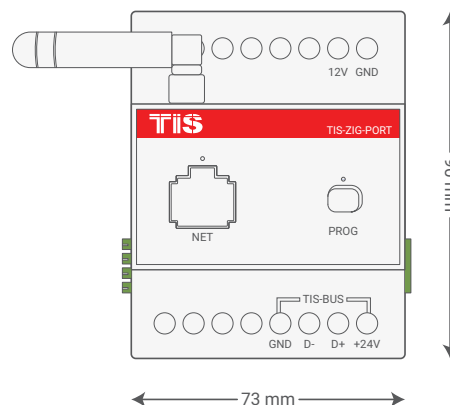

TIS ZIGBEE GATEWAY

Zigbee-BUS RS485 Converter

Data Sheet Rev 3.2

Model: TIS-ZIG-PORT

OVERVIEW

The Zigbee Gateway is a programming and communication gateway used to integrate Zigbee 3.0 devices with TIS BUS RS485. This device helps to limitlessly create an all-connected network of smart devices with an advanced functionality to cover every details in the room.

KEY BENEFITS

- + Programming and communication port
- + TIS cloud server connection
- + Zigbee 3.0 protocol controller

KEY FEATURES

- ★ Standard 35mm din rail mounted
- ★ Support 128 zigbee zones
- ★ Works with TIS-BUS protocol

TIS ZIGBEE GATEWAY

ZIGBEE-BUS RS485 CONVERTER

Model: TIS-ZIG-PORT

PRODUCT SPECIFICATIONS

	Ports	Zigbee RS485 RJ45	Zigbee 3.0 TIS-BUS Ethernet UDP - TCP/IP connection
	TIS Bus	Number of devices on 1 line Bus voltage Current consumption Protection	Max. 64 12-32 V DC <40 mA / 24 V DC Reverse polarity protection
	Reaction time	approx. 20ms	
	Function programmable options	Zigbee 3.0 Ethernet Rj45 Upgrading PRG button	Program 128 channel UDP TIS Protocol – TCP/IP TIS cloud By UDP ethernet port To rest IP address to 192.168.10.100 (default)
	Mounting	Din rail Wall mount	Standard 35mm din rail screw holder on the back of the module
	Weight	Without packaging	210g
	Dimensions	Width x length x height	76mm x 73mm x 90mm
	Connection terminal	Load and power Data / Bus	Screw terminal 0,25...4mm ² Male/female connectors link + screw terminal
	Housing	Materials Casing color IP rating	Fireproof ABS Black IP 20
	Temperature range	Operation Storage Transport	-30...60°C -20...60°C -30...75°C
	Air humidity		<85% non-condensing