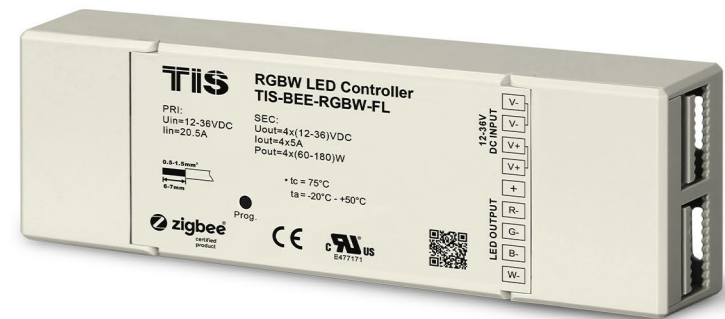

The One to Sync Your Mood With

This newly-designed RGB Driver is ideal for those looking for colorful lighting or anyone who simply wants to reduce their electricity bills. It is true that smart lighting solutions are getting more popular day by day, but not all of them come with functional features.

Our new RGB driver is Zigbee 3.0 compatible and offers a lot more than quality performance. You can add more visual effects to your home space and cost-effective LED light control.

This driver helps with color adjustment, dimming, and turning LEDs on and off. In other words, you can mount it in any room with any LED lighting type, and set the lights, shade, and intensity within seconds.