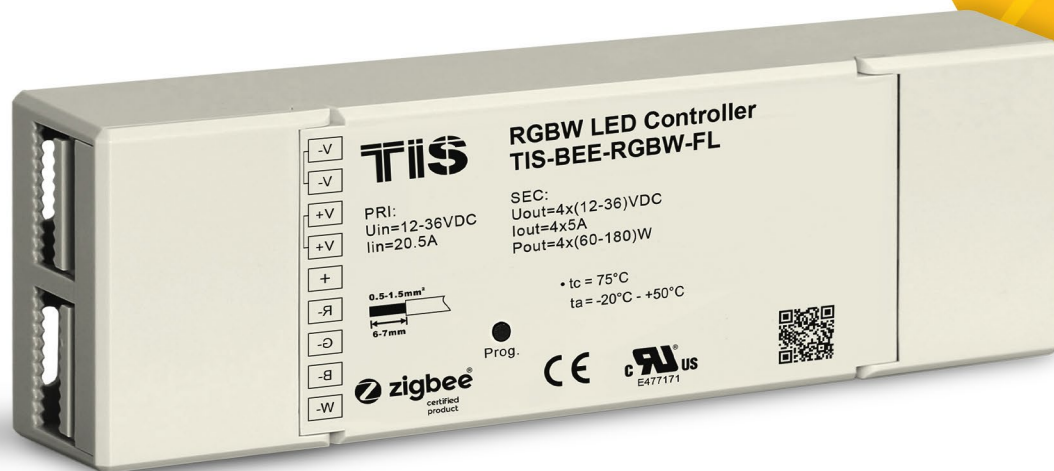

The only thing you need to keep lighting in harmony with your home aesthetics is the Windows software or your TIS application. This driver's straightforward navigation makes it super easy for everyone to create the right mood with colorful shades of lighting.