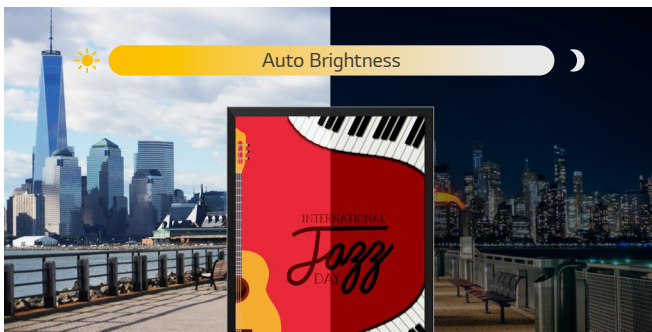

Smart Brightness Control

The screen brightness is automatically adjusted depending on the ambient light. The brightness is increased in light for better visibility, while it is decreased in darkness for efficient power management.