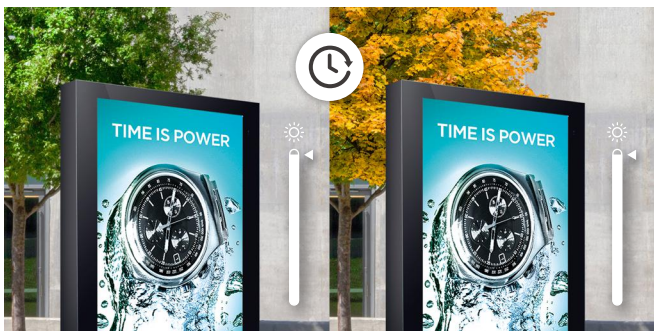

Smart Brightness Compensation

The built-in BLU* sensor frequently measures the brightness of the display and automatically compensates for reduced brightness during operation.

* Back Light Unit