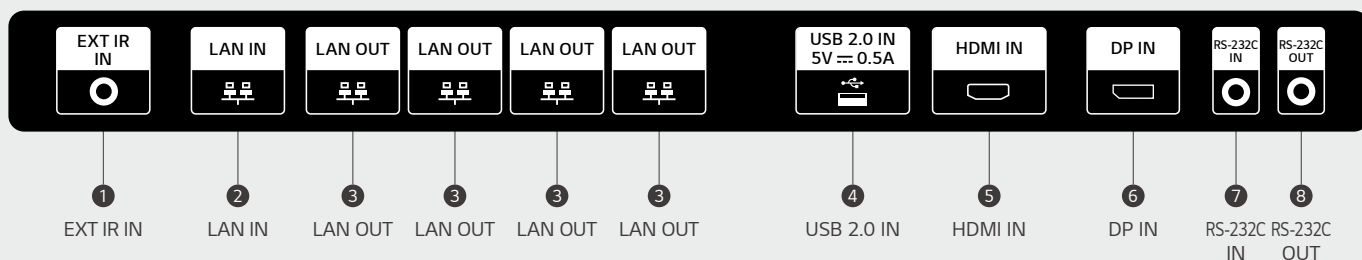

CONNECTIVITY

* Jack Panels may differ from the above image, so please contact LG sales team to verify before ordering.

- www.lg.com/global/business/information-display
- www.youtube.com/c/LGCommercialDisplay
- www.facebook.com/LGInformationDisplay
- www.linkedin.com/company/LGinformationdisplay
- twitter.com/LG_ID_HQ

LG may make changes to specifications and product descriptions without notice. Copyright © 2022 LG Electronics Inc. All rights reserved. "LG Life's Good" is a registered trademark of LG Corp. The names of products and brands mentioned here may be the trademarks of their respective owners.