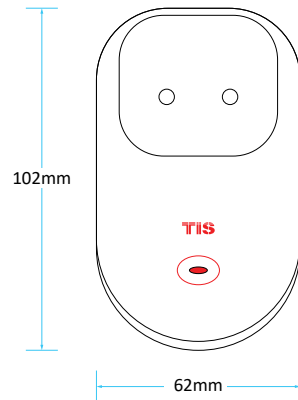

Air humidity

<80% non-condensing

Copyright © 2022 TIS, All Rights Reserved

TIS Logo is registered trademark of TIS CONTROL.
All of the specification are subject to change without notice.

TIS CONTROL PTY LIMITED
SA , AUSTRALIA

TIS CONTROL LIMITED
Wanchai, Hong Kong