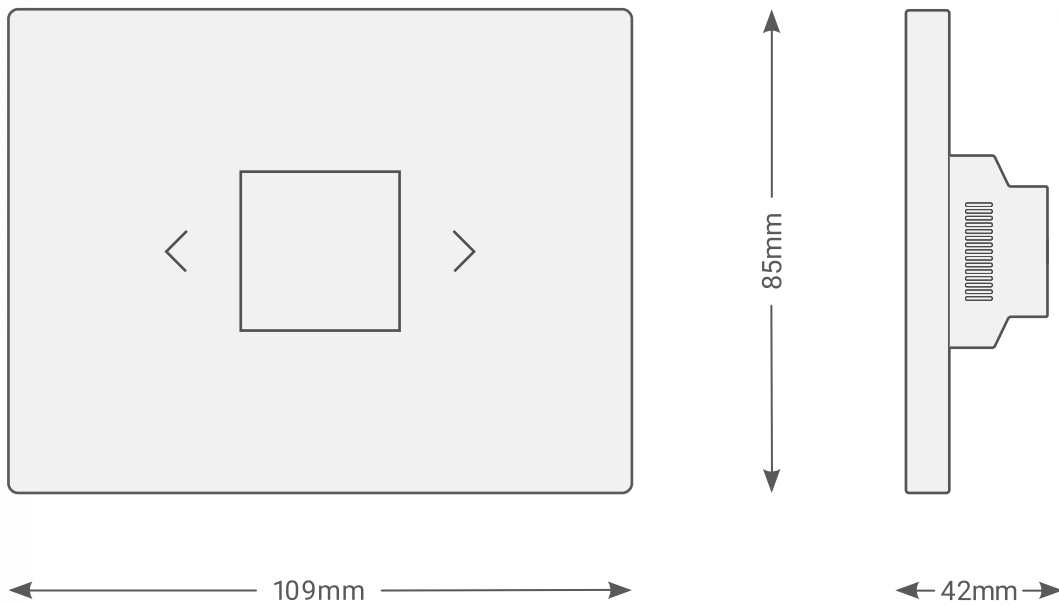

TIS VENERA SERIES

Touch Wall Switch

Model: VEN-AC-4R-HC

Copyright © 2022 TIS, All Rights Reserved

TIS Logo is registered trademark of TIS CONTROL.
All of the specification are subject to change without notice.

TIS CONTROL PTY LIMITED
SA , AUSTRALIA

TIS CONTROL LIMITED
Wanchai, Hong Kong