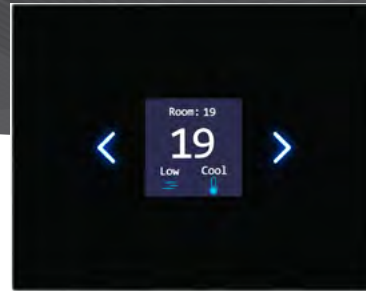

TIS VENERA SERIES

Touch Wall Switch

Model: VEN-AC-4R-HC

Copyright © 2022 TIS, All Rights Reserved

TIS Logo is registered trademark of TIS CONTROL.
All of the specification are subject to change without notice.

TIS CONTROL PTY LIMITED
SA , AUSTRALIA

TIS CONTROL LIMITED
Wanchai, Hong Kong