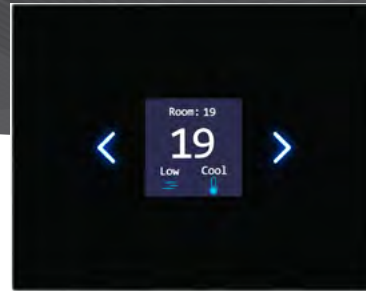

TIS VENERA SERIES

Touch Wall Switch

Data Sheet Rev 3.2

Model: VEN-AC-4R-HC

OVERVIEW

This product is a thermostatic wall switch with an OLED and touch buttons designed for indoor climate control. It offers real-time temperature readings and is perfect for optimizing energy consumption.

KEY BENEFITS

- + Compatibility with other TIS solutions
- + Improved energy efficiency
- + Suitable for all types of back boxes
- + Applicable in home, hotel & office rooms

KEY FEATURES

- ★ Direct connection to WiFi network
- ★ Compatibility for horizontal & vertical mounting
- ★ Equipped with a 1.5" OLED
- ★ Programmable for scenes & presets
- ★ Controllable through TIS App

BARCODE (UPC-A)

TIS VENERA SERIES

Touch Wall Switch

Model: VEN-AC-4R-HC

PRODUCT SPECIFICATIONS

	Output	Number of channels Nominal voltage Nominal current per channel	4 relays for cool, heat and fan speed control 110– 230 V AC 50/60 Hz 3 A / 230 VAC
	Output switching current	Max. continues current Max. switching voltage	3A/230 VAC 277VAC / 30VDC
	Output service life	Mechanical endurance	> 10,000,000 OPS
	Output switching times	Operating time Releasing time Max. operating frequency	8 mS (at nomi. Volt) 5 mS (at nomi. Volt) 25 cycle/min
	TIS AIR	WIFI Signal Protocol Standard	2.4 GHz 802.11 b/g/n
	Reaction time		approx. 30ms
	Mounting	Wall mount	To US, EU, UK junction boxes
	Operation	Display Touch buttons Temp sensor Backlit TIS AIR Upgrading	1.5" 2 control buttons Internal resistive temp sensor 2 LED indicators TIS protocol messages & commands Over WIFI connection
	Weight	Without packaging	21g
	Dimensions	Length x Width x Height	85mm x 42mm x 109mm
	Housing	Materials Internal parts color IP rating	Fireproof PC / Glass in front Black / White IP 50
	Temperature range	Operation Storage Transport	-10...60°C -20...50°C -25...75°C
	Air humidity		<80% non-condensing