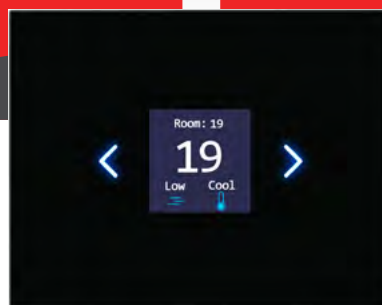

TIS VENERA SERIES

Touch Wall Switch

Data Sheet Rev 3.2

Model: VEN-AC-4R-HC

OVERVIEW

This product is a thermostatic wall switch with an OLED and touch buttons designed for indoor climate control. It offers real-time temperature readings and is perfect for optimizing energy consumption.

KEY BENEFITS

- + Compatibility with other TIS solutions
- + Improved energy efficiency
- + Suitable for all types of back boxes
- + Applicable in home, hotel & office rooms

KEY FEATURES

- ★ Direct connection to WiFi network
- ★ Compatibility for horizontal & vertical mounting
- ★ Equipped with a 1.5" OLED
- ★ Programmable for scenes & presets
- ★ Controllable through TIS App

BARCODE (UPC-A)

TIS VENERA SERIES

Touch Wall Switch

Model: VEN-AC-4R-HC

PRODUCT SPECIFICATIONS

	Output	Number of channels Nominal voltage Nominal current per channel	4 relays for cool, heat and fan speed control 110– 230 V AC 50/60 Hz 3 A / 230 VAC
	Output switching current	Max. continues current Max. switching voltage	3A/230 VAC 277VAC / 30VDC
	Output service life	Mechanical endurance	> 10,000,000 OPS
	Output switching times	Operating time Releasing time Max. operating frequency	8 mS (at nomi. Volt) 5 mS (at nomi. Volt) 25 cycle/min
	TIS AIR	WIFI Signal Protocol Standard	2.4 GHz 802.11 b/g/n
	Reaction time		approx. 30ms
	Mounting	Wall mount	To US, EU, UK junction boxes
	Operation	Display Touch buttons Temp sensor Backlit TIS AIR Upgrading	1.5" 2 control buttons Internal resistive temp sensor 2 LED indicators TIS protocol messages & commands Over WIFI connection
	Weight	Without packaging	21g
	Dimensions	Length x Width x Height	85mm x 42mm x 109mm
	Housing	Materials Internal parts color IP rating	Fireproof PC / Glass in front Black / White IP 50
	Temperature range	Operation Storage Transport	-10...60°C -20...50°C -25...75°C
	Air humidity		<80% non-condensing