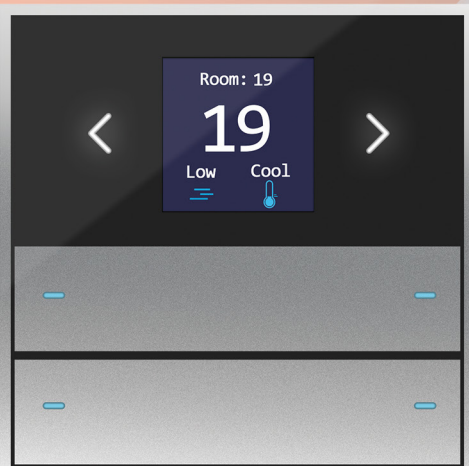

Designed to elevate your space, this series combines modern aesthetics with cutting-edge functionality. With its sleek design and versatile options, the Mercury Series is the perfect choice for GRMS, hotel rooms, smart homes, and other projects.