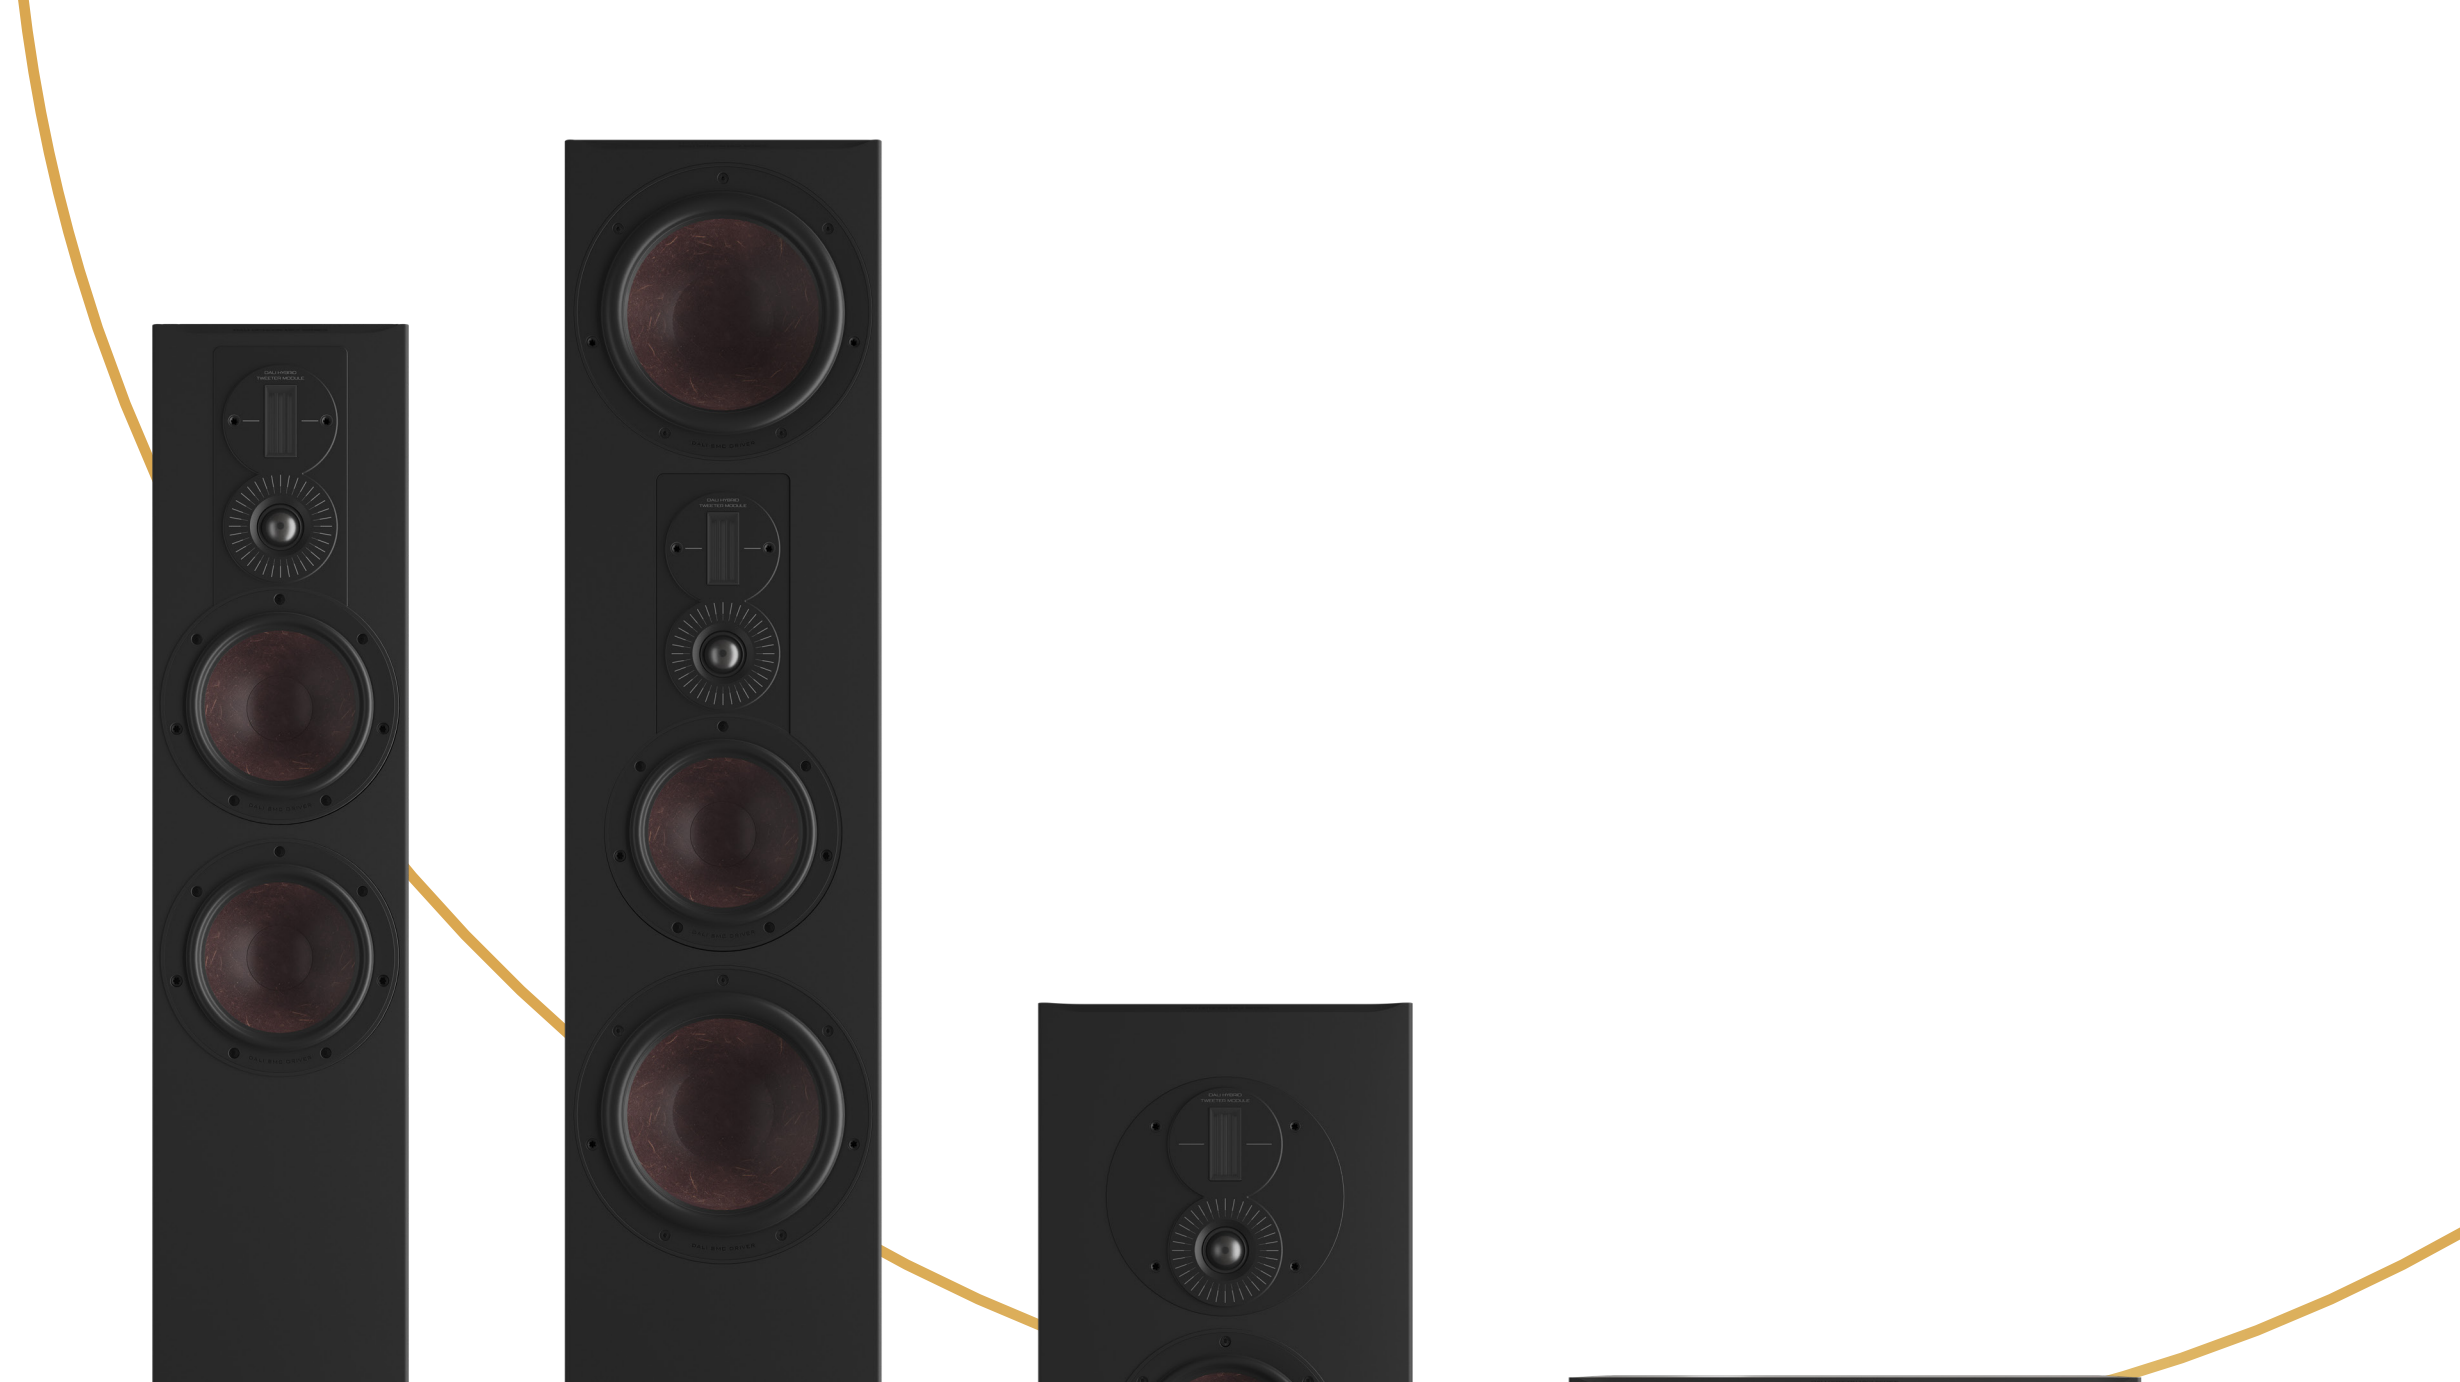

The newly introduced OPTICON MK2 Dual Flare technique introduces exit and entry flares carefully designed to minimise turbulence. Dual Flare enables OPTICON MK2 reflex ports to reinforce low-frequency performance to a significantly higher volume level than would otherwise be possible.

DALI OPTICON MK2 Series

OPTICON
1 MK2

OPTICON
2 MK2

OPTICON
6 MK2

OPTICON
8 MK2

OPTICON
LCR MK2

OPTICON
VOKAL MK2

Dual Flare ports reduce port turbulence, thus delivering precise low-frequency performance at a higher volume level without audible compression and distortion.

DALI OPTICON 1 MK2

The OPTICON 1 MK2 is a compact stand-mount speaker designed to be installed close to room boundaries, while the Dual Flare reflex-loaded enclosure enables the OPTICON 1 MK2 to deliver remarkable bass performance for its size that integrates perfectly with the inherent midrange and high-frequency quality of its drivers.

DALI OPTICON 2 MK2

The OPTICON 2 MK2 is a mid-sized stand mount speaker with a 6½" woofer and a 29 mm soft dome tweeter. It has a natural talent for high-performance audio in compact to medium size listening spaces where it has room to breathe and deliver its dynamic and explicitly defined performance.