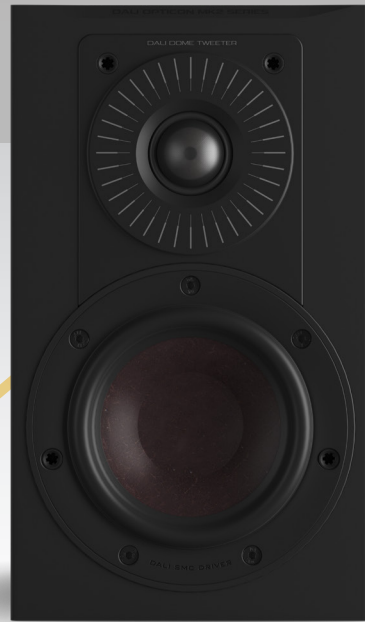

DALI OPTICON MK2

True HiFi!
- Passion for detail

OPTICON 1 MK2
OPTICON 2 MK2
OPTICON 6 MK2
OPTICON 8 MK2
OPTICON LCR MK2
OPTICON VOKAL MK2

IN ADMIRATION OF MUSIC

The OPTICON MK2 speaker range majors on clear, undistorted, enjoyable and coherent audio - perfectly complementing music, radio, streaming, TV or movie sources. We've improved the Hybrid Tweeter faceplate and introduced Dual Flare ports to an already great speaker, resulting in more clarity and clout. All made in Denmark.

The new OPTICON MK2 hybrid tweeter marries the CALLISTO-derived 29 mm soft dome to a custom 17 x 45 mm ribbon - mounted on a cast aluminium faceplate. This combination offers the clarity, speed and dynamics of a dome tweeter, with the very high-frequency detail and smooth finesse of a ribbon tweeter.

Cabinet: Satin Black
Grille: Shadow Black

Cabinet: Satin White
Grille: Mountain Grey

Cabinet: Tobacco Oak
Grille: Shadow Black

Improved hybrid tweeter

A 29 mm soft dome with a custom 17 x 45 mm ribbon - mounted on a cast aluminium faceplate which improves resonance damping and incorporates dispersion control detailing.

DALI OPTICON 1 MK2

The OPTICON 1 MK2 is a compact stand-mount speaker designed to be installed close to room boundaries, while the Dual Flare reflex-loaded enclosure enables the OPTICON 1 MK2 to deliver remarkable bass performance for its size that integrates perfectly with the inherent midrange and high-frequency quality of its drivers.