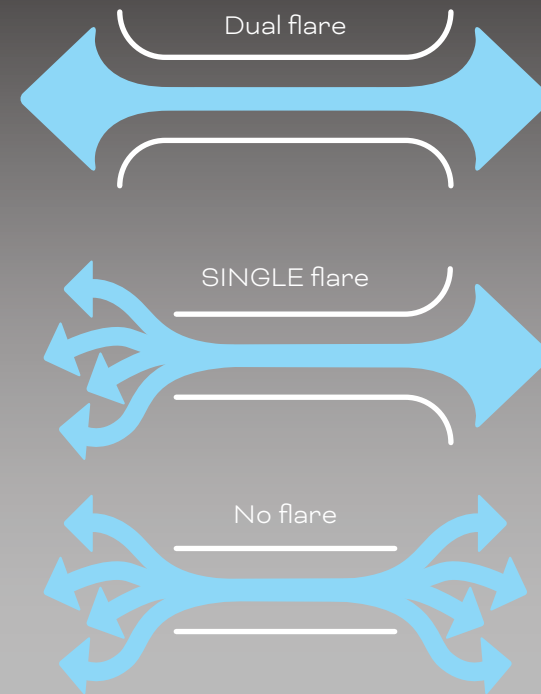

The newly introduced OPTICON MK2 Dual Flare technique introduces exit and entry flares carefully designed to minimise turbulence. Dual Flare enables OPTICON MK2 reflex ports to reinforce low-frequency performance to a significantly higher volume level than would otherwise be possible.

DALI OPTICON MK2 Series

OPTICON
1 MK2

OPTICON
2 MK2

OPTICON
6 MK2

OPTICON
8 MK2

OPTICON
LCR MK2

OPTICON
VOKAL MK2

Dual Flare ports reduce port turbulence, thus delivering precise low-frequency performance at a higher volume level without audible compression and distortion.