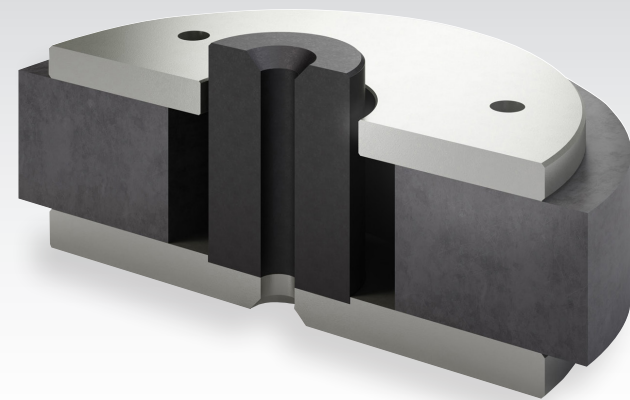

The new OPTICON MK2 hybrid tweeter marries the CALLISTO-derived 29 mm soft dome to a custom 17 x 45 mm ribbon - mounted on a cast aluminium faceplate. This combination offers the clarity, speed and dynamics of a dome tweeter, with the very high-frequency detail and smooth finesse of a ribbon tweeter.

The newly introduced OPTICON MK2 Dual Flare technique introduces exit and entry flares carefully designed to minimise turbulence. Dual Flare enables OPTICON MK2 reflex ports to reinforce low-frequency performance to a significantly higher volume level than would otherwise be possible.

DALI OPTICON MK2 Series

OPTICON
1 MK2

OPTICON
2 MK2

OPTICON
6 MK2

OPTICON
8 MK2

OPTICON
LCR MK2

OPTICON
VOKAL MK2

Dual Flare ports reduce port turbulence, thus delivering precise low-frequency performance at a higher volume level without audible compression and distortion.

Cabinet: Satin Black
Grille: Shadow Black

Cabinet: Satin White
Grille: Mountain Grey

Cabinet: Tobacco Oak
Grille: Shadow Black

Improved hybrid tweeter

A 29 mm soft dome with a custom 17 x 45 mm ribbon - mounted on a cast aluminium faceplate which improves resonance damping and incorporates dispersion control detailing.