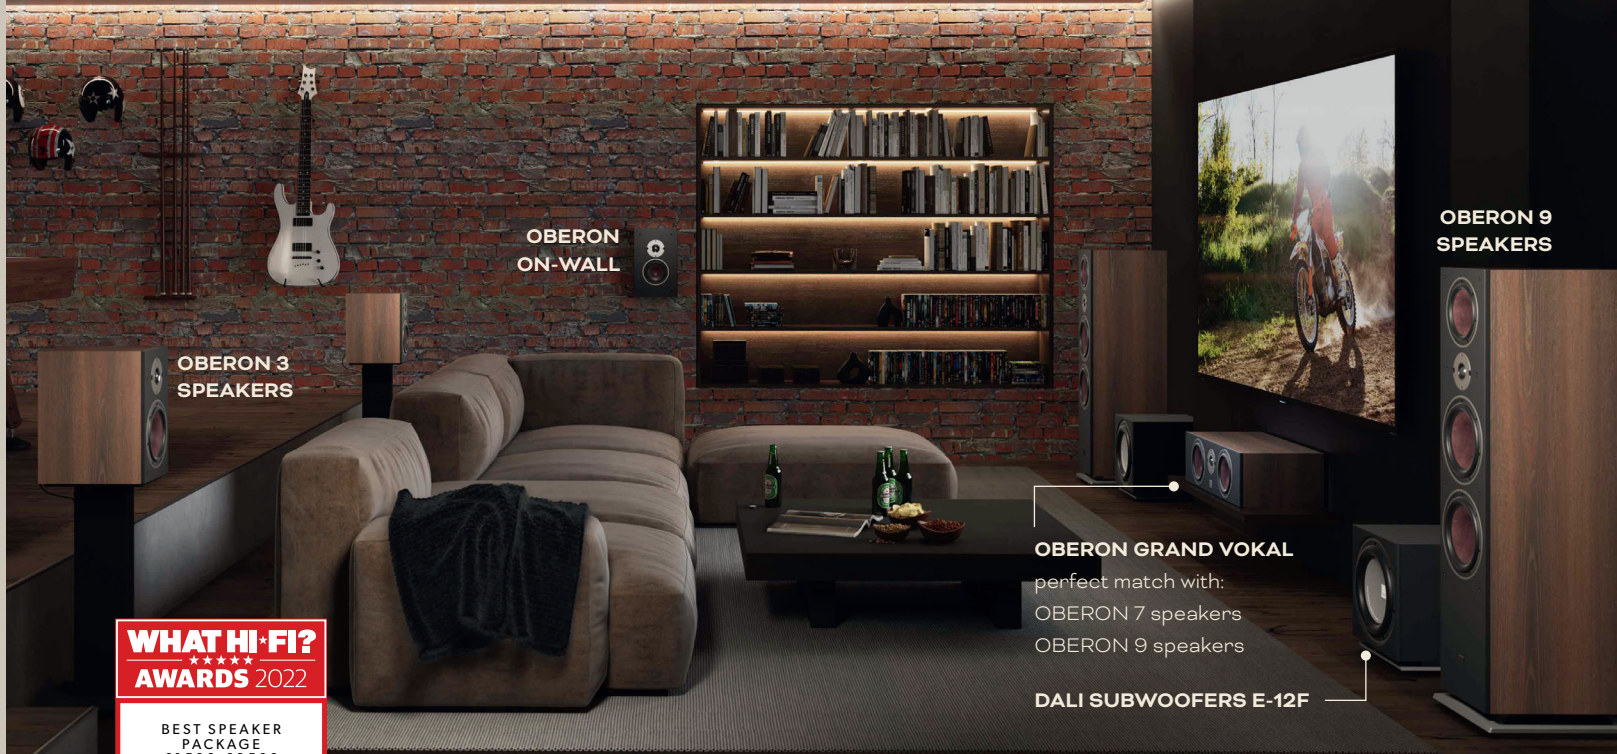

DALI OBERON bringing experiences to life.

OBERON 3
SPEAKERS

OBERON
ON-WALL

OBERON 9
SPEAKERS

OBERON GRAND VOKAL

perfect match with:
OBERON 7 speakers
OBERON 9 speakers

DALI SUBWOOFERS E-12F

WHAT HI-FI?
★★★★★
AWARDS 2022

**BEST SPEAKER
PACKAGE**
£1500-£2500

**Dali Oberon 5.1
Speaker Package**

T DETAIL AND
OME THEATRE AND
wondering what the