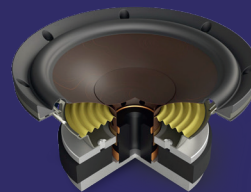

DALI OBERON IN DEPTH

7" Mid Range Woofer

The woofers feature DALI's signature **wood-fibre cone**. The stiff but lightweight construction is supported in a low-loss surround, revealing the micro-details in your music with unswerving accuracy

Tweeter

The brand new 29 mm soft dome tweeter is built from material that is less than half the weight of most rivals (0.06mg per mm²) – keeping voice coil motion to a minimum to eradicate distortion

Twin 9" Woofers

Supported by twin 9" bass woofers. All three low loss drivers are optimised with a new wood fibre structured cone dedicated to reproducing the delicate midrange and bass frequency area. And when combined with the low loss surround and spider suspension, the OBERON 9 woofer reproduces the most minute details in the signal, unfiltered and with high accuracy.