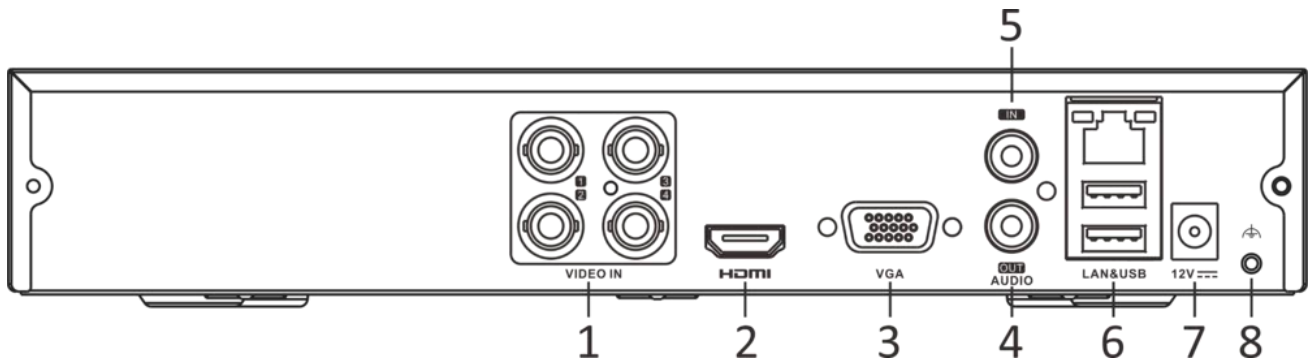

Physical Interface

No.	Description	No.	Description
1	Video and coaxial audio in	5	AUDIO IN, RCA connector
2	HDMI interface	6	LAN network interface and USB interface
3	VGA interface	7	12 VDC power input
4	AUDIO OUT, RCA connector	8	GND

Available Model

iDS-7204HUHI-M1/E

Headquarters

No.555 Qianmo Road, Binjiang District,
Hangzhou 310051, China
T +86-571-8807-5998
www.hikvision.com

Follow us on social media to get the latest product and solution information.