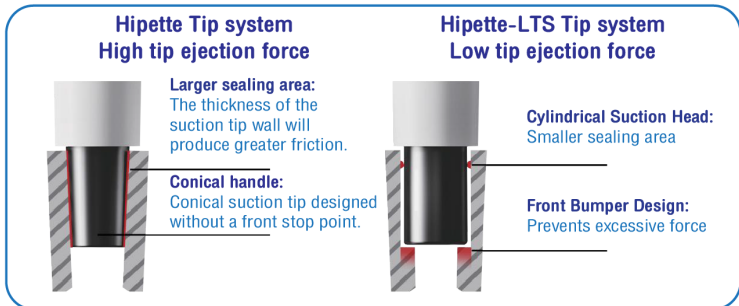

*ราคายังไม่รวม VAT 7%

Hipette Hipette-LTS

Fully Autoclavable (Light Touch) Manual Adjustable Colorful Pipette

- **Comfortable Handling** : Easy loading and ejection of LTS tips, smooth aspiration and dispensing, reducing wrist strain.
- **Effortless Operation** : Ideal for high-frequency, large-volume pipetting tasks.
- **Strong Consistency** : LTS technology ensures uniformity across multi-channel pipetting.
- **Efficient and Reliable** : Equipped with LTS tips and sleeves to ensure uniform aspiration and reliable results.
- **Advanced Design** : Thin-walled tips with a front stop design for simplicity and dependability.

SPECIAL OFFER **ซื้อ 5 แดมพร**
Pipette Stand, Linear Stand 1อัน
 holds up to 6 pipettors (# 703000085)

Single-channel

Size	Hipette	Hipette-LTS
0.1-2.5ul	7030601001	7030651001
0.5-10ul	7030601004	7030651004
2-20ul	7030601005	7030651005
5-50ul	7030601006	7030651006
10-100ul	7030601008	7030651008
20-200ul	7030601009	7030651009
30-300ul	7030601040	7030651040
100-1000ul	7030601014	7030651014
0.5-5mL	7030601045	-
1-10mL	7030601044	-
ราคา	4,050.-	

121°C
FULLY
Autoclavable

MicroPette Plus

- Available as Fixed Volume and Adjustable Volume formats
- Streamlined shape design
- Comprehensive volume range from 0.1 µL to 20mL
- Easy calibration and maintenance
- 8 and 12 channel pipette options
- Dispensing head rotates for effortless pipetting convenience
- Individual piston and tip cone assembly
- Spring loaded tip cones for easy cleaning and maintenance
- Compound material-made tip cone secures high sealing performance

- Light weight, ergonomic, low force design
- Digital display clearly reads volume setting
- The pipettes cover volume range of 0.1µL to 20mL
- Easy to calibrate and maintain with tool supplied
- Design helps avoid repetitive strain injuries
- Calibrated in accordance with ISO8655. Each pipette supplied with individual test certificate
- The lower section can be autoclaved