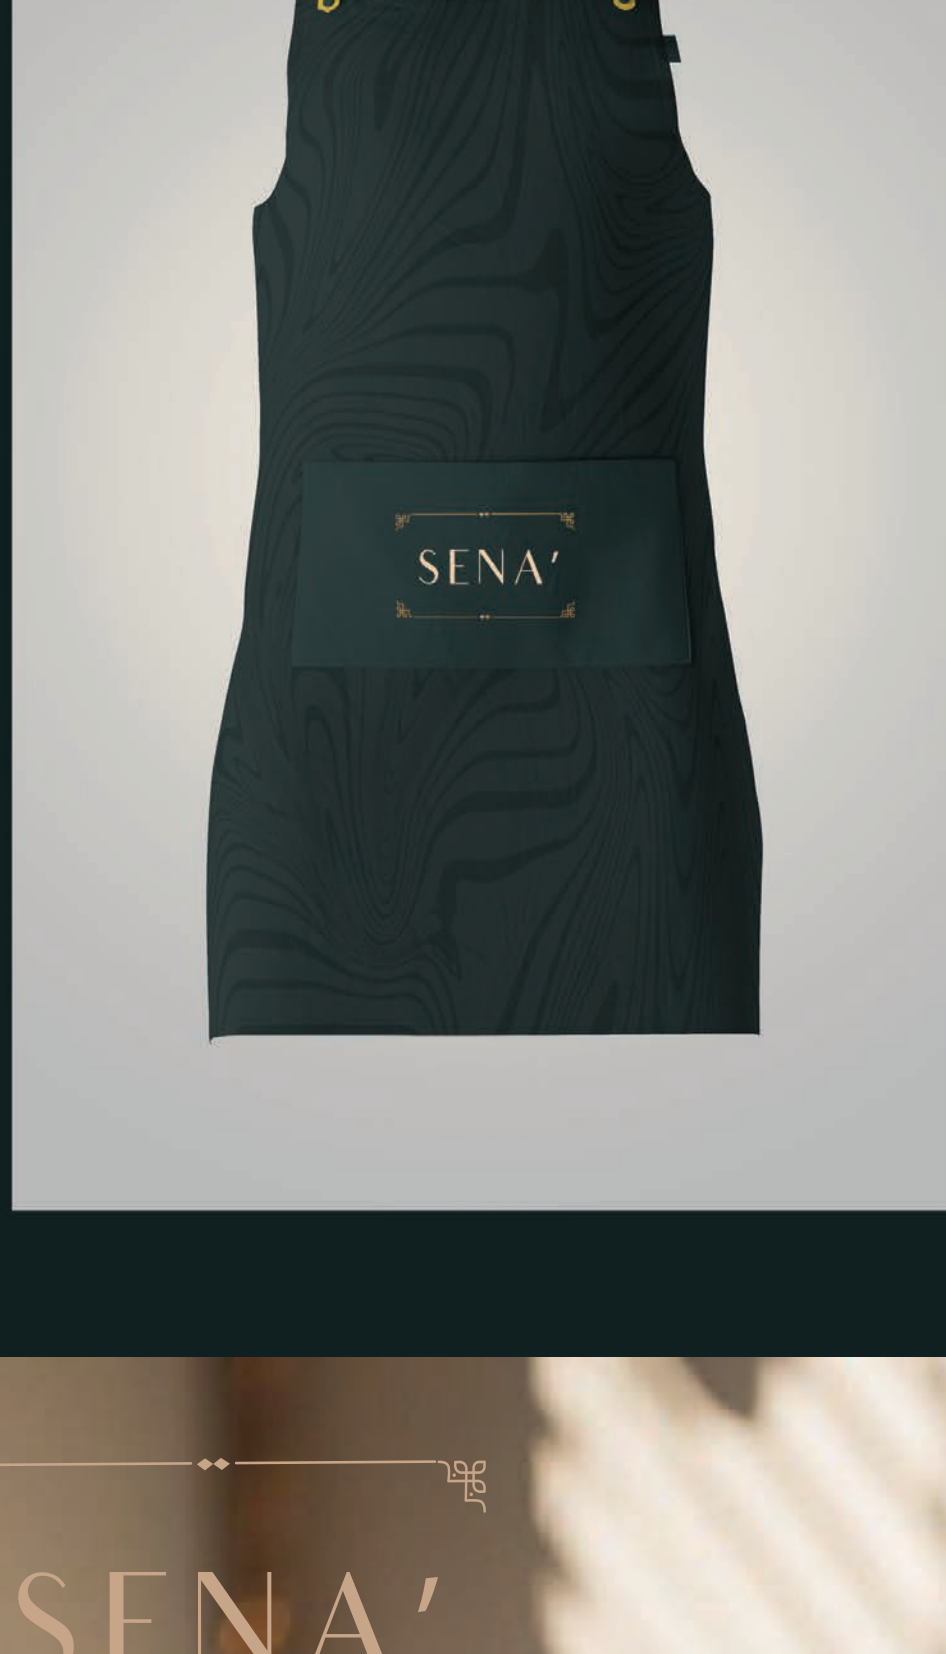

SENA'

DIETARY SUPPLEMENT PRODUCT

Colors

Gold

#02413D

#40151A

Font

Losta Bonita Variable

8 cm

7.5 cm

15 cm

11.5 cm

4 cm

39.5cm

4 cm

15 cm