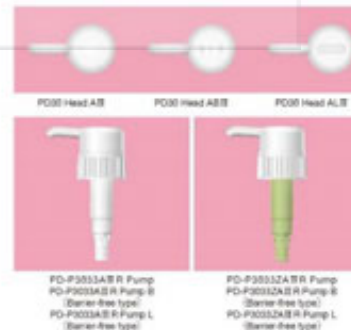

PD-P3033 III

Compatible neck finish: 33/410
Dose: 3.0cc
External thread lock type Airless type is also available