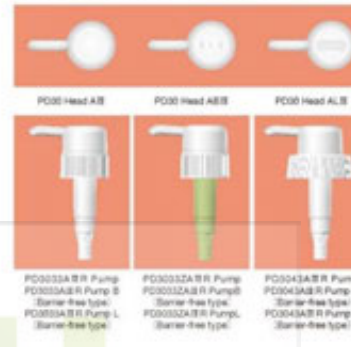

PD3033 III / PD3043 III

Compatible neck finish: 3033 III: 33/410 / 3043 III: 43/410
Dose: 3.0cc
External thread lock type Airless type is also available