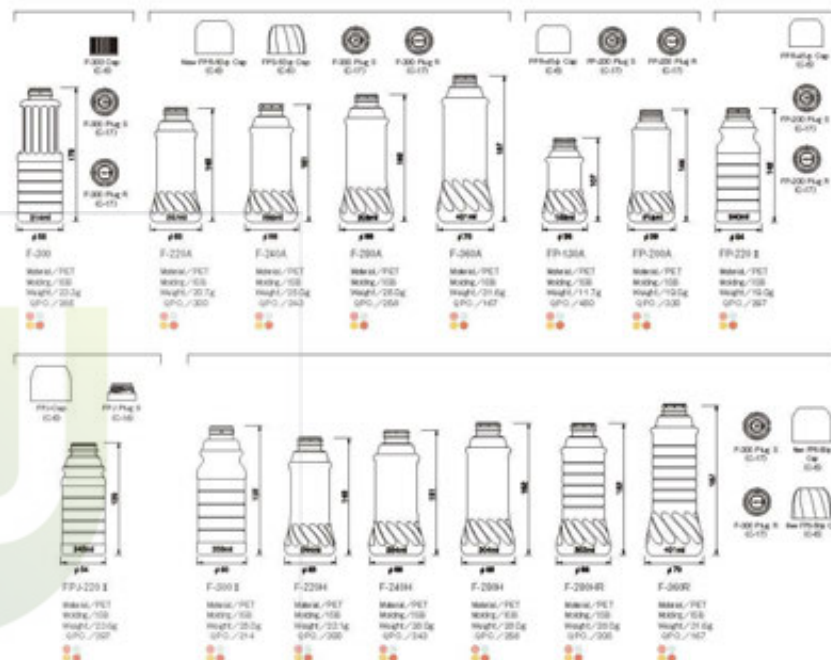

F/FP/FPJ Circle