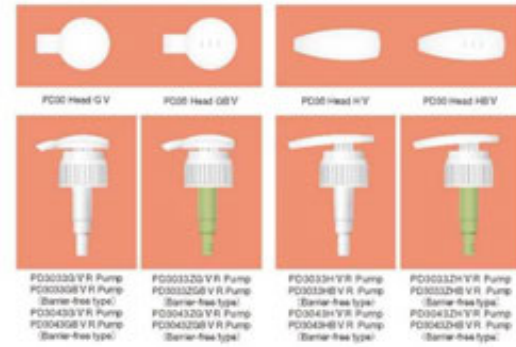

PD3033V / PD3043V

Compatible neck finish: 3033V: 33/410 / 3043V: 43/410
Dose: 3.0cc
Internal thread lock type Airless type is also available