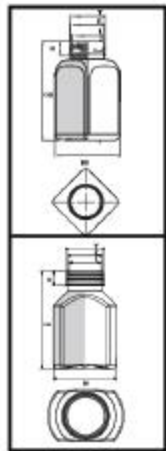

### CAP +Colors

Name	RN38-60 SQ	RN38-100 SQ	RN38-150 SQ	RN38-200 SQ	RN38-60 REC	RN38-100 REC	RN38-150 REC
Volume (ml.)	60	100	150	200	60	100	150
Body Diameter (mm.)	39.8	41.9	45.8	49.9	39.8 x 47.7	39.5 x 59.6	43.7 x 63.5
Overall Height (mm.)	64.6	88.0	97.6	111.4	64.5	88.5	98.5