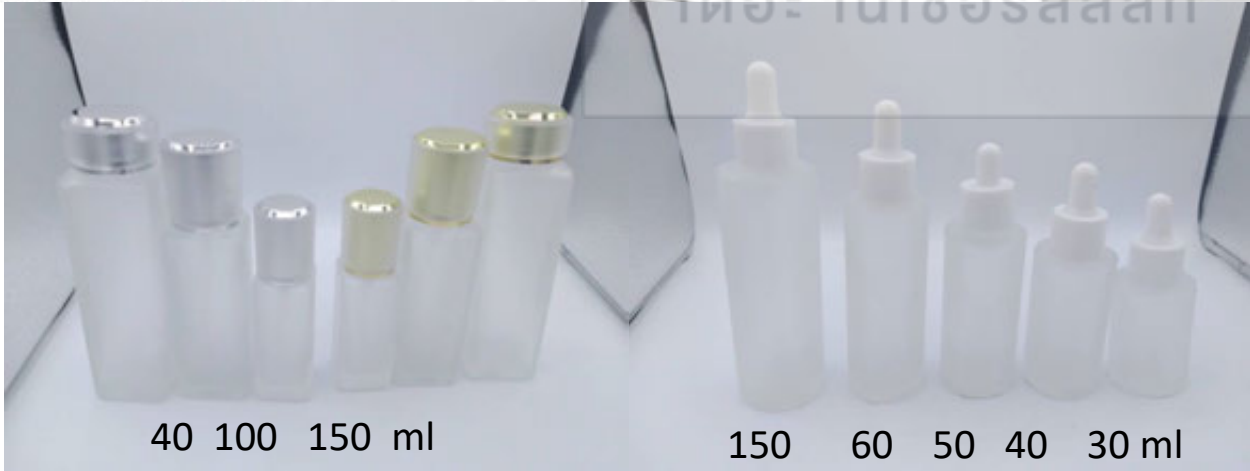

# Essential Oil Series

精油系列

	9g	9g	9g	10mm	10mm	10mm
200ML	189g	193ml	200ml	135mm	56.5mm	18
100ML	120g	104ml	100ml	113mm	46.2mm	18
50ML	74g	53ml	50ml	92.5mm	38.3mm	18
30ML	60g	35ml	30ml	79.2mm	34.8mm	18
15ML	37g	18ml	15ml	63mm	29.5mm	18
10ML	33.5g	12.5ml	10ml	58.4mm	26.4mm	18