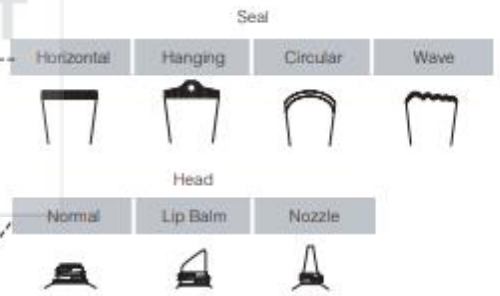

Diameter (mm.)	Length of Tubes (mm.)								
	D.16	D.18	D.22	D.25	D.30	D.35	D.38	D.40	D.49
3	40								
5	50	45							
7	55	50							
10	70	60							
12	75	65							
15	95	80	65	50					
20		90	70	65					
25		100	85	75					
30			105	90	70				
35			120	100	75				
40				110	80	70			
45				120	85	75			
50				125	95	80	70		
60					110	90	75	70	
70					125	100	90	75	
80					145	115	95	90	
90					155	125	115	95	
100					165	140	120	115	
110						145	125	120	85
120						155	135	125	90
130						165	145	135	100
140							155	145	105
150							165	155	110
175							175	165	125
200								175	145
250									170
275									180
300									195

Combination of Tube Design

- Single layer tube is available for all diameters
- 2 - Layer tube is available for diameter 22,25,30,35,38,40,49
- 3 - Layer tube is available for diameter 22,30,35,38,40
- 5 - Layer tube is available for diameter 22,30,35,38,40