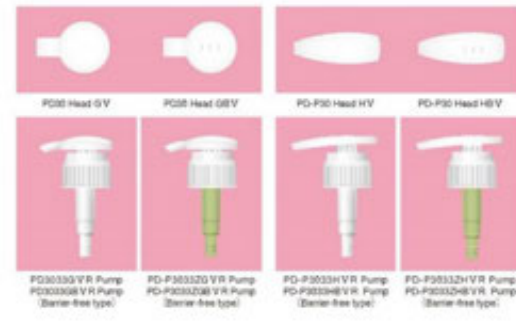

PD-P3033V

Compatible neck finish: 33/410
Dose: 3.0cc
Internal thread lock type Airless type is also available