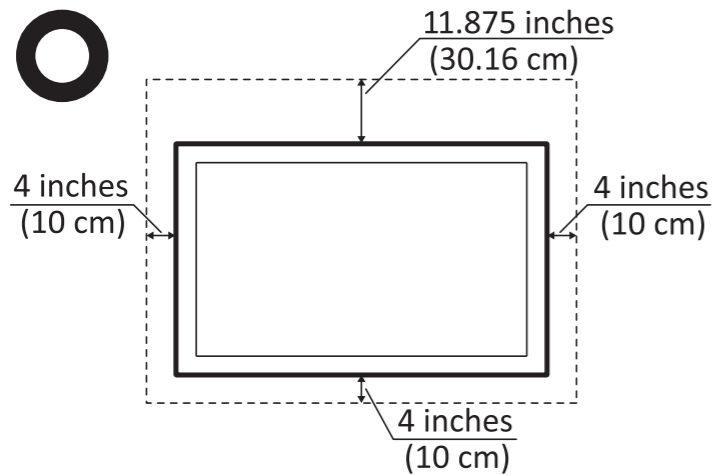

### ViewBoard series

Power cord

IN6505-C / IN6505-N	600 x 400 mm (A x B)
IN7505-C / IN7505-N	800 x 400 mm (A x B)
IN8605-C / IN8605-N	800 x 600 mm (A x B)

IN05 Series

Support Center

www.viewsonic.com