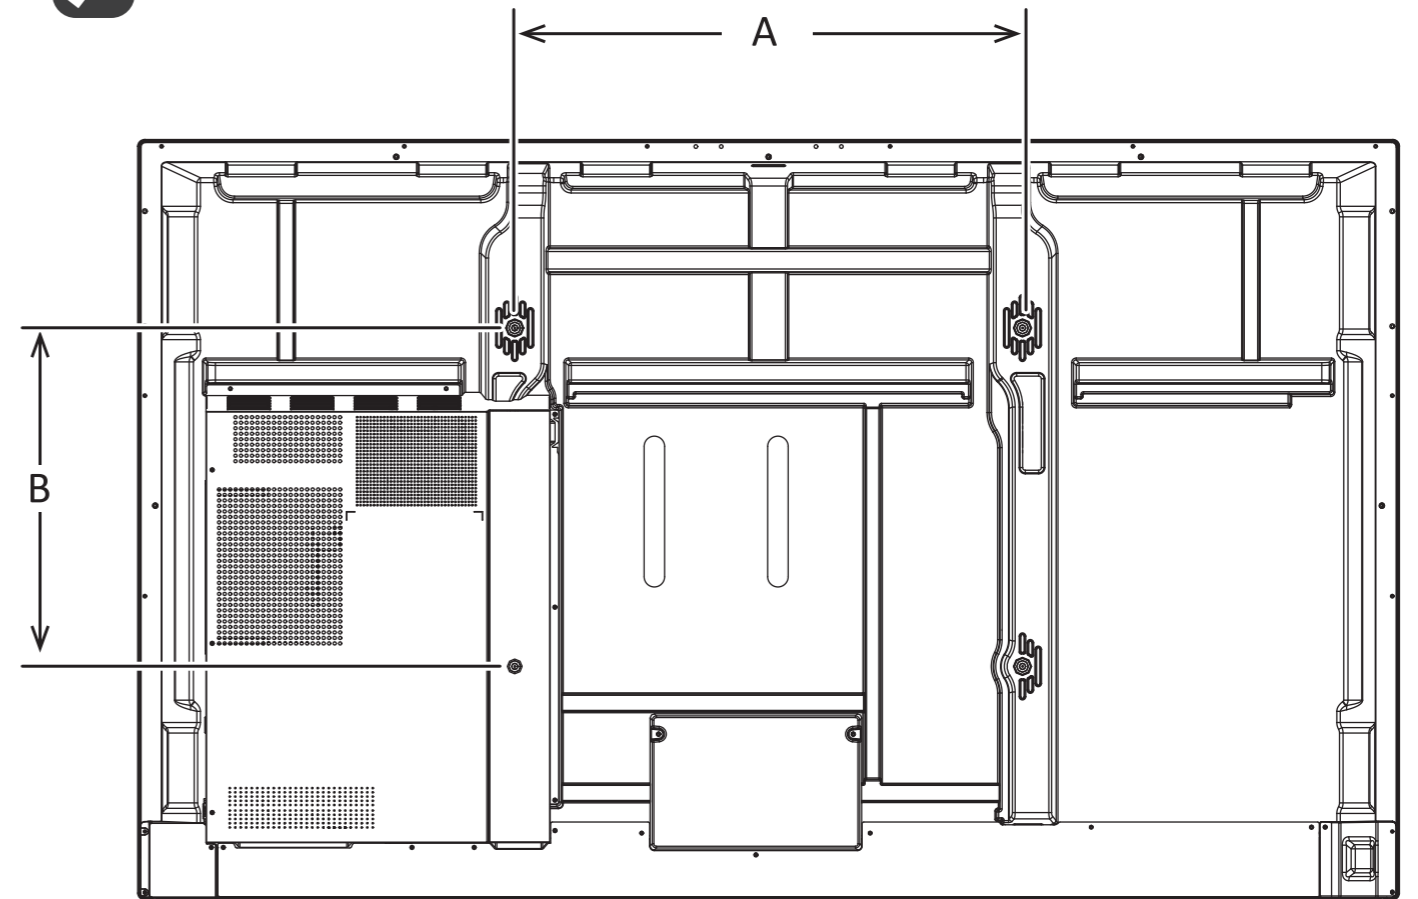

### ViewBoard series

Power cord

IN6505-C / IN6505-N	600 x 400 mm (A x B)
IN7505-C / IN7505-N	800 x 400 mm (A x B)
IN8605-C / IN8605-N	800 x 600 mm (A x B)

IN05 Series

Support Center

www.viewsonic.com