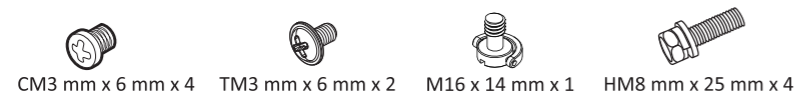

# IFP105UW (VS19390) ViewBoard series

**ViewSonic Europe Limited**  
Flevolaan 38, 1382JZ, Weesp,  
the Netherlands  
+31 08000232999  
EPREL@viewsoniceurope.com  
<https://www.viewsonic.com/eu/>