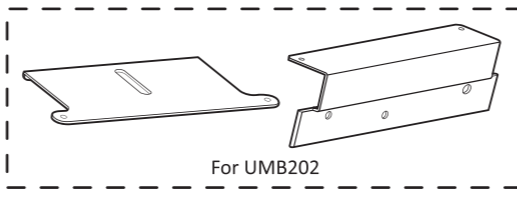

# IFP105UW (VS19390) ViewBoard series

**ViewSonic Europe Limited**  
Flevolaan 38, 1382JZ, Weesp,  
the Netherlands  
+31 08000232999  
EPREL@viewsoniceurope.com  
<https://www.viewsonic.com/eu/>