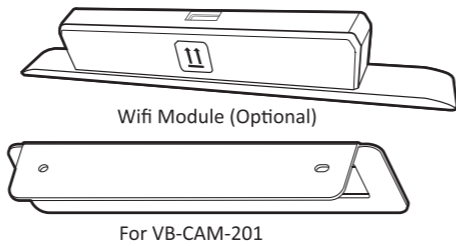

# IFP105UW (VS19390) ViewBoard series

**ViewSonic Europe Limited**  
Flevolaan 38, 1382JZ, Weesp,  
the Netherlands  
+31 08000232999  
EPREL@viewsoniceurope.com  
<https://www.viewsonic.com/eu/>