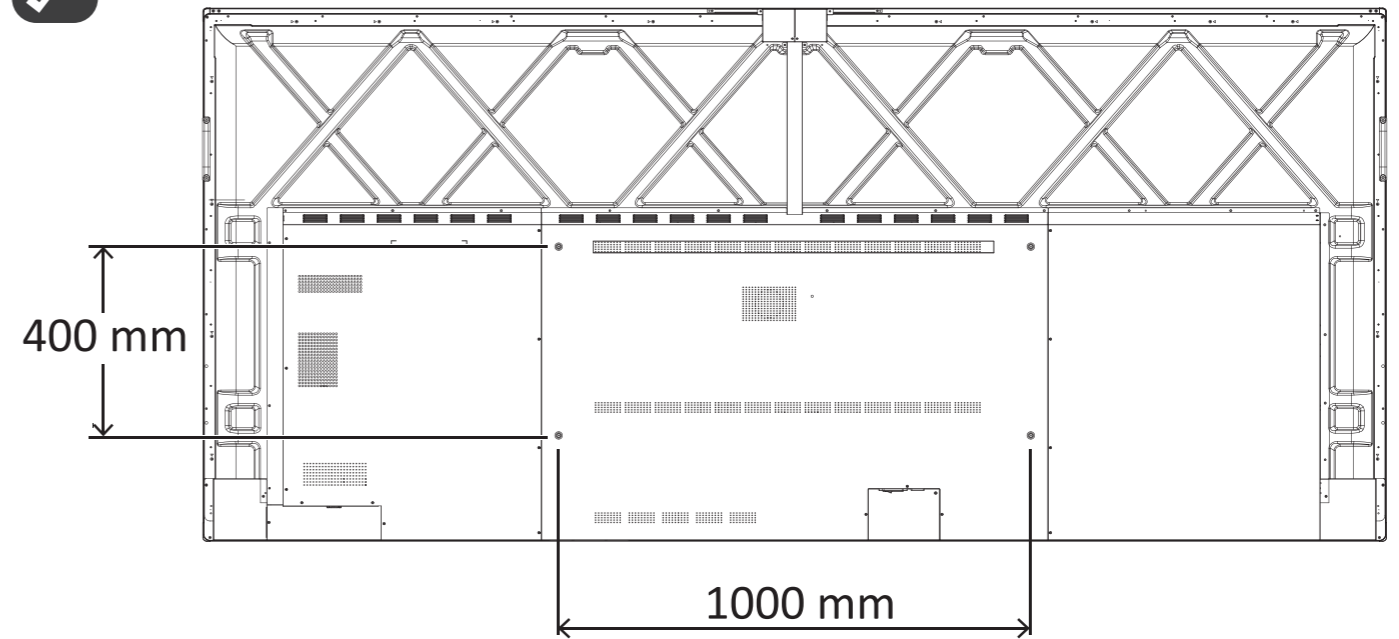

# IFP105UW (VS19390) ViewBoard series

**ViewSonic Europe Limited**  
Flevolaan 38, 1382JZ, Weesp,  
the Netherlands  
+31 08000232999  
EPREL@viewsoniceurope.com  
<https://www.viewsonic.com/eu/>