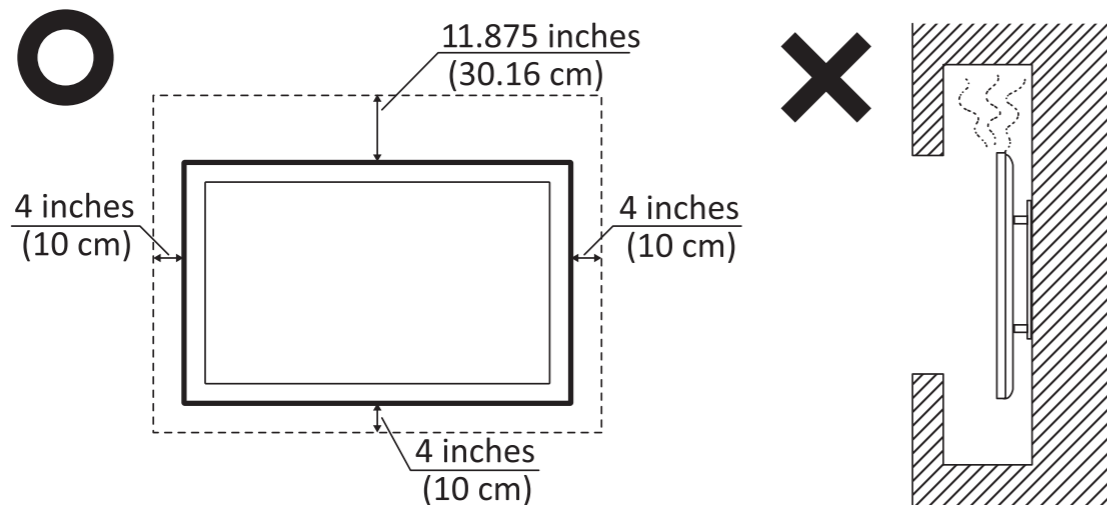

# IFP105UW (VS19390) ViewBoard series

**ViewSonic Europe Limited**  
Flevolaan 38, 1382JZ, Weesp,  
the Netherlands  
+31 08000232999  
EPREL@viewsoniceurope.com  
<https://www.viewsonic.com/eu/>