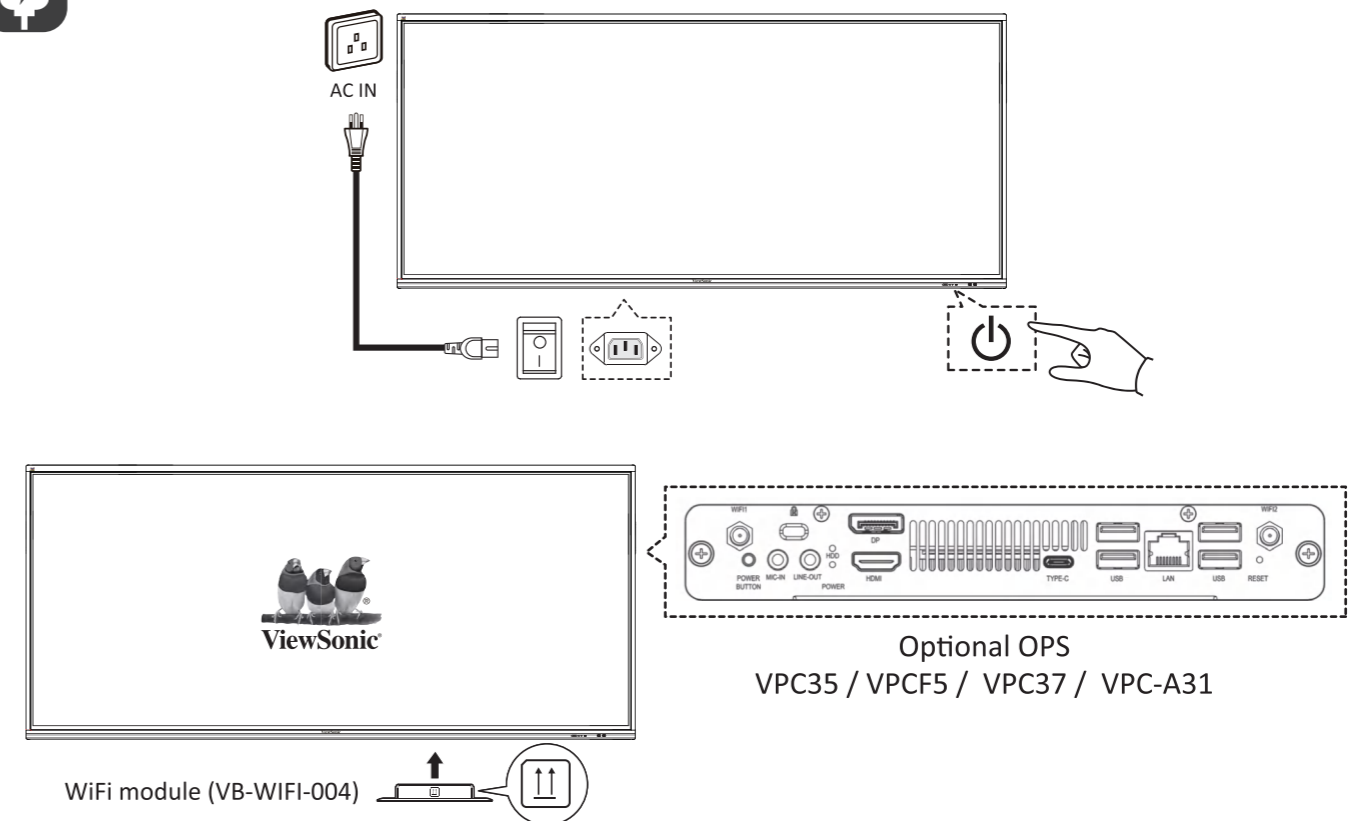

# IFP105UW (VS19390) ViewBoard series

**ViewSonic Europe Limited**  
Flevolaan 38, 1382JZ, Weesp,  
the Netherlands  
+31 08000232999  
EPREL@viewsoniceurope.com  
<https://www.viewsonic.com/eu/>