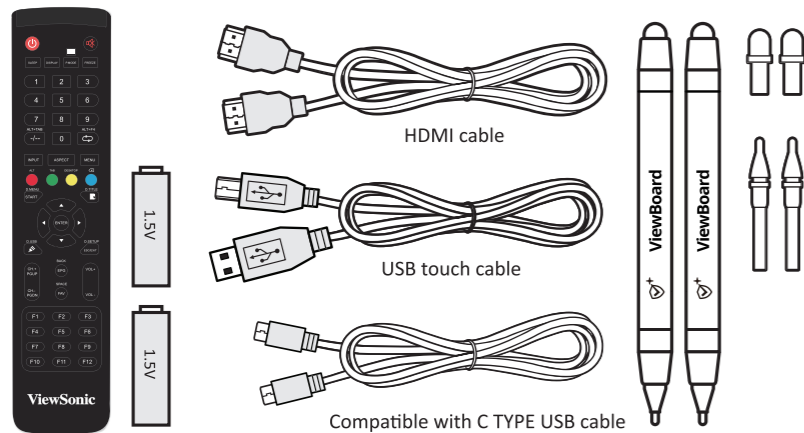

# IFP105UW (VS19390) ViewBoard series

**ViewSonic Europe Limited**  
Flevolaan 38, 1382JZ, Weesp,  
the Netherlands  
+31 08000232999  
EPREL@viewsoniceurope.com  
<https://www.viewsonic.com/eu/>