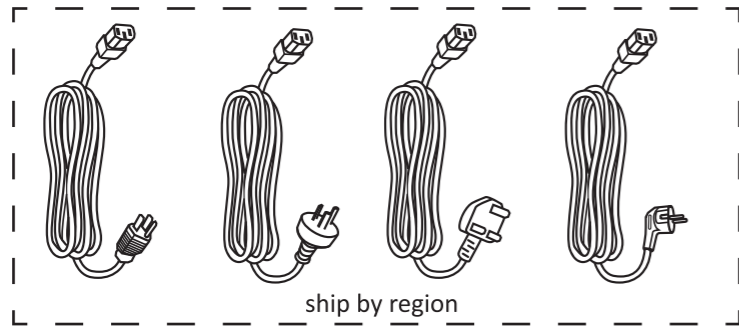

# IFP105UW (VS19390) ViewBoard series

**ViewSonic Europe Limited**  
Flevolaan 38, 1382JZ, Weesp,  
the Netherlands  
+31 08000232999  
EPREL@viewsoniceurope.com  
<https://www.viewsonic.com/eu/>