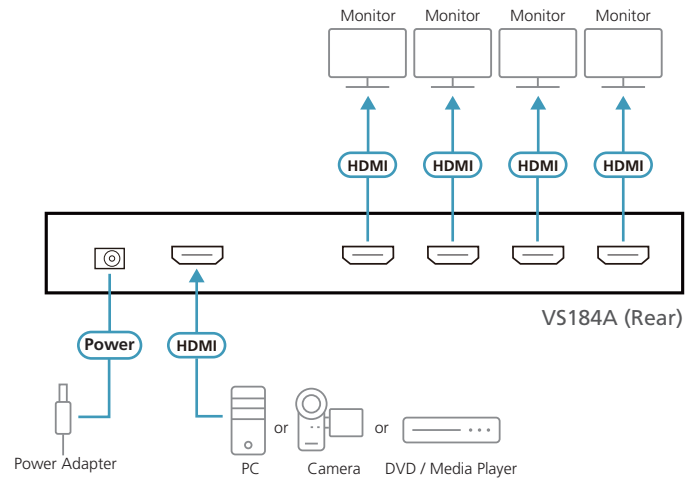

2/4-Port HDMI Splitter

VS182A / VS184A

The VS182A / VS184A HDMI Splitter is the perfect solution for anyone who needs to send one source of digital high definition video to two (VS182A) or four (VS184A) displays at the same time. It supports all HDMI-enabled equipment, such as DVD players, satellite set-top boxes and all HDMI displays.

The VS182A / VS184A HDMI Splitter is HDCP (High Bandwidth Digital Content Protection) compliant, making it effective for use with all HDMI displays in home theater applications, as well as in corporate, educational and commercial settings.

Features

- Connects one HDMI source to two (VS182A) or four (VS184A) HDMI displays at the same time
- HDMI (3D, Deep Color, 4K); HDCP Compatible
- Supports resolutions of up to Ultra HD 4k x 2k
- Supports Dolby True HD and DTS HD Master Audio
- Long distance transmission – up to 15 m (24 AWG)
- Supports max. data rate of 10.2 Gbps
- Plug-and-Play – no software installation required

Specifications

	VS182A	VS184A
Video Input		
Interface	1 x HDMI Type-A Female (Black)	
Impedance	100 Ω	
Max. Distance	3 m @ 3840 x 2160 @ 30 Hz (4 : 4 : 4)	
Video Output		
Interface	2 x HDMI Type-A Female (Black)	4 x HDMI Type-A Female (Black)
Impedance	100 Ω	
Max. Distance	15 m @ 3840 x 2160 @ 30 Hz (4 : 4 : 4)	
Video		
Max. Data Rate	10.2 Gbps (3.4 Gbps Per Lane)	
Max. Pixel Clock	340 MHz	
Compliance	HDMI (3D, Deep Color, 4K); HDCP Compatible	
Max. Resolution	Up to 4096 x 2160 / 3840 x 2160 @ 60 Hz (4 : 2 : 0); 4096 x 2160 / 3840 x 2160 @ 30 Hz (4 : 4 : 4)	
Audio		
Input	1 x HDMI Type-A Female (Black)	
Output	2 x HDMI Type-A Female (Black)	4 x HDMI Type-A Female (Black)
Power		
Connectors	1 x DC Jack	
Power Consumption	DC 5.3 V : 3.12 W	DC 5.3 V : 6.02 W
Environmental		
Operating Temperature	0 - 50 °C	
Storage Temperature	-20 - 60 °C	
Humidity	0 - 80% RH, Non-Condensing	
Physical Properties		
Housing	Metal	
Weight	0.31 kg	0.47 kg
Dimensions (L x W x H)	12.50 x 8.00 x 2.50 cm	20.00 x 8.00 x 2.50 cm