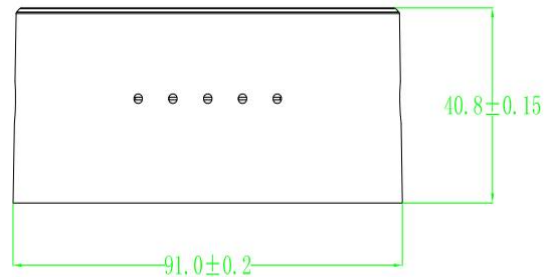

TAO 1mini-N

4K Streaming Node

Key Features

- Small and compact, easy to carry
- Serve as either NDI video encoder or NDI decoder
- Support multiple formats, including RTMP/RTMPS/RTSP/SRT/FULL NDI/NDI | HX3/NDI | HX2/NDI | HX
- Stream to at least 4 platforms at the same time
- Resolution up to 4K@60
- Low latency of end-to-end transmission
- Intuitive touch control, higher color and image quality
- Power from USB-C or PoE network
- Dual 1/2in mounts
- LED TALLY indicators

Application

Dimension

Order Codes

Order Code	Item
410-5513-05-1	TAO 1mini (TAO 1mini-N)

Specification

Interface

Input	HDMI 2.0	1×HDMI-A
	UVC	1×USB-C
Output	HDMI 2.0	1×HDMI-A
Audio	Input	1×3.5mm audio socket
Communication	LAN(PoE)	1×RJ45
	USB 3.0	1×USB-A
	Type-C	1×PD Type-C
Power	LAN(PoE)	1×RJ45

Power

Mode	PoE, PD
Input voltage	5~12V
Maximum power	10W

Working Environment

Temperature	0 ~55
Humidity	5%~85%

Physical

Product Weight	160g
Package Weight	780g
Product Dimension	91mm(diameter)×40.8mm(height)
Package Dimension	215mm x 145mm x 80mm

UVC/Type C input

Input resolution	1024×768@60, 1280×720@50/60, 1280×768@60, 1280×1024@60, 1360×768@60, 1920×1080@24/25/30/50/60
Decoding performance	MJPEG/YUV H.264 H.265

Audio Input

Audio delay setting	0~160ms
Analog audio input	MIC/LINE
Maximum input level	+6dBV