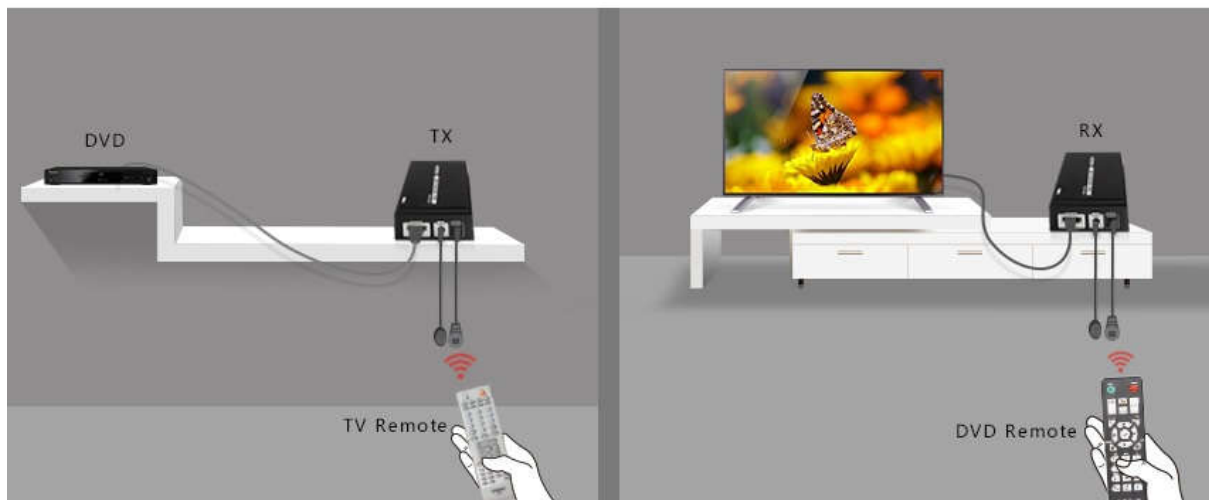

Support Bi-directional IR pass back

supports bi-directional IR pass back function, User can control DVD at TX end and control TV at RX end.