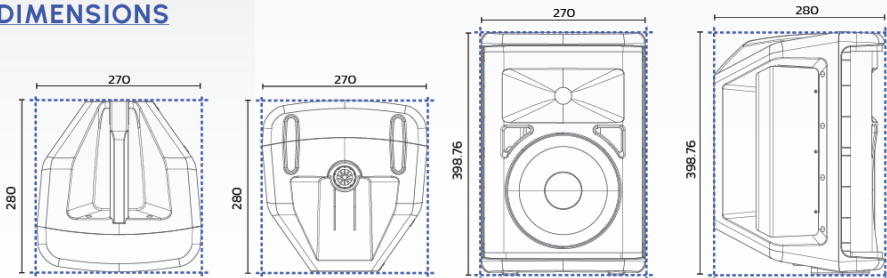

SPECIFICATIONS

AUDIO

Speaker type	Portable 2-way active speaker
Drivers	LF 8" woofer, HF 1" compression driver
Frequency response	60Hz-19KHz
Maximum SPL	113dB
Sensitivity 1w/1m	95dB
Coverage angle (H x V)	100° x 60°
Amplifier	Bi-Amplifier CLASS-D
Amplifier rating	190W (MAX)
THD	<0.1% 20Hz-20KHz
Operating voltage	AC 100-240V 50/60Hz / DC 15V

CONNECTION

Input	2 Mic/line mono combo (XLR/TRS) | AUX 1 x RCA(L/R) / 1 x 3.5mini jack
- Input channel functions	CHI, 2 selection switch used for guitar signal input
Output	XLR
EQ	High, Bass, ±15dB

MEDIA PLAYER

Bluetooth Version	TWS 5.0
Bluetooth Range	>15 Meters

DSP PROCESSOR

Dsp mode	1. Music, 2.Live, 3.Monitor, 4.Speech
Sampling frequency	48KHz, MIC Lowcut, Crossover, Limiter, Talkover, Reverb, Parameter EQ

BATTERY

Rechargeable Battery	7800mAh Lithium Battery
Battery run time	9-10 hours (Vol. 25%) / 6-8 hours (Vol. 50%) / 3.5-5 hours (Vol. 80% up)
Recharge Time	Approximately 4 hours

GENERAL

Enclosure	ABS
Grille material	Metal
Color	Black
Dimensions (H*W*D)	398.76 x 270 x 280mm
Weight	8kgs

DIMENSIONS

SOUND VISION CO., LTD.

99/189 Soi Kamnan Tinnakorn, Sala Klang, Bang Kruai, Nonthaburi 11130 Thailand
Email: info@soundvision.co.th Support: 02-433-9988
LINE Official: @soundvision www.soundvisionpro.com