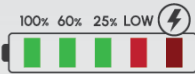

190w
CLASS D
BI-AMPLIFIER

Bi-Amplifier CLASS-D
190 Watts. (MAX)

TWS 5.0

Bluetooth TWS Version 5.0
(True Wireless Stereo)

4 DSP MODES

DSP 4 mode :
1.Music, 2.Live, 3.Monitor, 4.Speech

Rechargeable Battery
7800mAh Lithium Battery
Battery run time
9-10 hours (Vol. 25%) / 6-8 hours (Vol. 50%) / 3.5-5 hours (Vol. 80% up)

Built-in 3 Channels mixer.

- 2 CH Mic/line mono combo (XLR/TRS)
- 1 CH AUX 1 x RCA(L/R) / 1 x 3.5mini jack.
- Input channel functions CH1, 2 selection switch used for guitar signal input.

Built-in Line Output : XLR