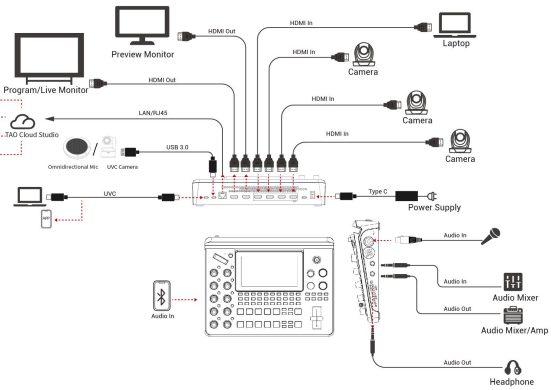

Application

Specification

Connectors	Input	HDMI 4K UVC (webcam)	4×HDMI-A 1×USB-C	
	Output	HDMI 2K UVC USB (record) LAN (stream)	1×HDMI-A 1×USB-C 1×USB-C 1×RJ45	
	Audio In	MIC LINE Bluetooth UAC HDMI	1×CANNON Jack (XLR) 1×6.35mm TRS Jack 1×Bluetooth Module 1×USB-C 4×HDMI-A	
	Audio Out	AUDIO HDMI UVC LAN USB (record)	1×6.35mm TRS Jack 1×3.5mm mini-Jack 1×HDMI-A 1×USB-C 1×RJ45 1×USB-C	
Performance	Input Resolution	HDMI	1280×720@50/59.94/60 | 1024×768@60 | 1280×768@60 | 1280×800@60 | 1280×1024@60 | 1360×768@60 | 1366×768@60 | 1440×900@60 | 1600×1200@60 | 1680×1050@60 | 1920×1200@60 | 1920×1080i@50/59.94/60 | 1920×1080p@23.98/24/25/29.97/30/50/59.94/60 | 3840×2160p@30/50/60 | 4096×2160@30/50/60	
	Output Resolution	HDMI USB (Webcam)	1280×720@50/60 | 1920×1080@60 | 3840×1080@30 1920×1080@24/25/30/50/60	
	Video	Video Formats Grayscale Processing Video Sampling Video Latency	HDMI 2.0 | HDCP 2.2 10bit 4:4:4 YUV <4 frames	
	Audio	Line In Delay Audio Format	up to 8 frames HDMI Linear PCM, 24 bits/48 kHz, 2 ch USB Linear PCM, 16 bits/48 kHz, 2 ch	
	Record/Storage	Record Formats Disk Formats	MP4 FAT32(≤32 GB) | exFAT(64GB~2T)	
	Supported Standards	HDMI USB H.265	2.0 3.0 ITU-T H.265/ ISO/IEC 23008-2	
	13.3" Display	Screen Size	13.3"	
		Panel Type	IPS	
Display Color		16.7M, 72%NTSC/:16.7M, 100% sRGB		
Resolution		1920×1080 pixels		
Aspect Ratio		1000:1		
Gamut		72%		
Brightness		350 cd/m²		
Refresh Rate		60Hz		
View Angle	85°/85°(L/R) 85°/85°(U/D)			
Power	Input Voltage	PD 12V/5A		
	Maximum Power	60W		
Physical	Outer Size	460mm × 360 mm × 200mm		
	Material	PP		
	Color	Black		
	Packaged Weight	9.23 kg		
	Packaged Dimension	470mm × 370mm × 210mm		

Order Codes

Order Codes	Item
230-0006-02-0	mini-edge-st (1 × mini-edge + 1 × Flightcase Suite + 1 × 13.3" Display)

Contact us

Tel: +86-592-5771197
Fax: +86-592-5788216
E-mail: sales@rgblink.com
Headquarter: Room 601A, No. 37-3 Banshang community, Building 3,
Xinke Plaza, Torch Hi-Tech Industrial Development Zone, Xiamen, China