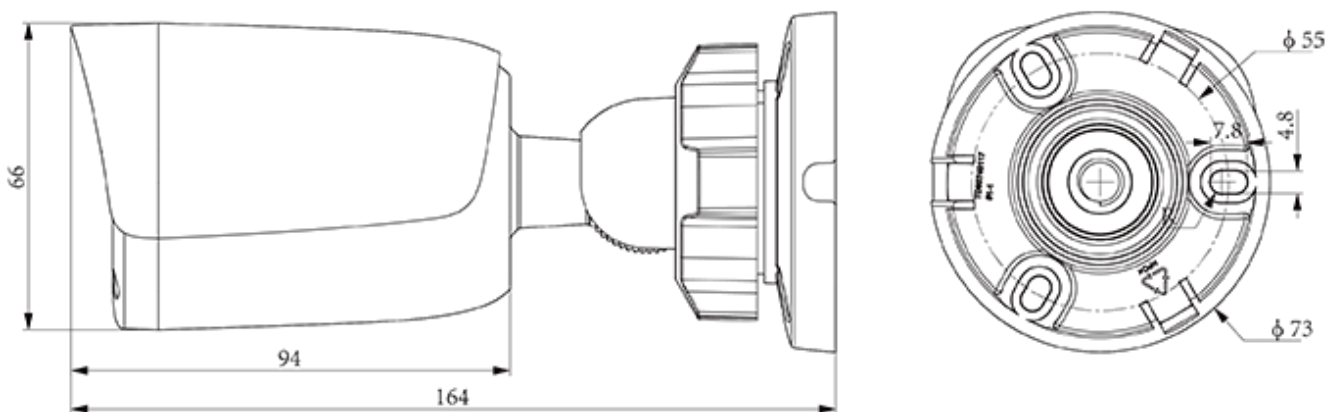

### KEY FEATURES

- Metal+plastic housing
- Up to Max. 2560 × 1440 resolution
- S+265/H.265/H.264B/H.264M/H.264H
- Color:0.02Lux@(F1.6,AGC ON),B/W:0Lux with IR
- Smart IR,IR range 30m
- Support smart surveillance
- Operating conditions -30°C~60°C, Humidity 95% or less (no condensation)
- POE 802.3af,Max. 6W
- IP67

## SPECIFICATIONS

Camera	
Image Sensor	1/3"CMOS
Min. Illumination	Color:0.02Lux@(F1.6,AGC ON),B/W:0Lux with IR
Shutter Time	1s~1/100000s
Day&Night	IR-cut filter with auto switch (ICR)
WDR	DWDR
S/N	>40dB
Angle Adjustment	0~360°(P); 0~80°(T); 0~360°(R)
Lens	
Lens Type	Fixed focal lens
Focal Length	2.8mm
Lens Mount	M12
Aperture Range	F1.6
Field of View	92.8°(H); 52.2°(V); 106.5°(D)
DORI Distance	Detect:56m Observe:22.2m Recognize:11.2m Identify:5.6m
Illuminator	
IR LEDs	2
IR Distance	30m
Wavelength	850nm
Compression Standard	
Video Compression	S+265/H.265/H.264B/H.264M/H.264H
Video Bit Rate	32k~6Mbps
Audio Compression	G.711A/G.711U
Audio Sampling Rate	8kHz
Image	
Main Stream	PAL:20fps(2560×1440, 2304×1296, 1920×1080, 1280×720) NTSC:20fps(2560×1440, 2304×1296, 1920×1080, 1280×720)
Sub Stream	PAL:20fps(704×576, 704×288, 352×288, 640×360) NTSC:20fps(704×480, 704×240, 352×240, 640×360)
BLC	Yes
HLC	Yes
AGC	Yes
3D DNR	Yes
White Balance	Auto/Semi-Auto/Manual/Sunshine/Nature Light/Warmlight Lamp/Daylight Lamp/Filament Lamp/Lock White Balance
OSD	Overlay of additional characters in 1 regions, 1 line, with a maximum of 48 characters or 16 Chinese characters per region; 16*16/32*32/48*48/64*64
Privacy Mask	4 black static areas
Defog	Yes

## DIMENSIONS (Unit: mm)