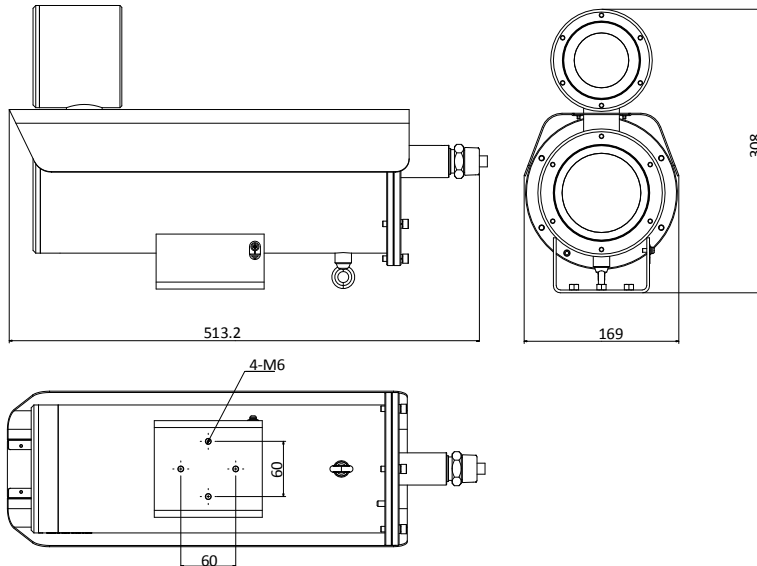

## DORI

The DORI (detect, observe, recognize, identify) distance gives the general idea of the camera ability to distinguish persons or objects within its field of view.

It is calculated based on the camera sensor specification and the criteria given by EN 62676-4: 2015.

## Dimensions