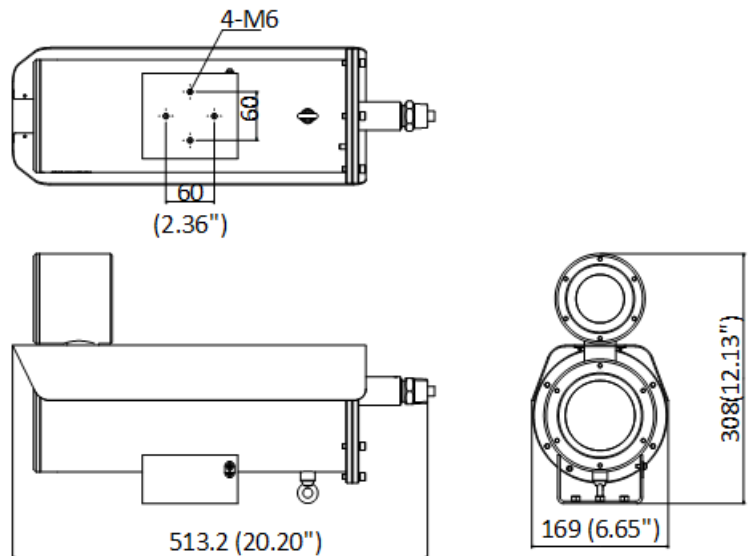

Unit: mm (inch)

- Accessory
- Optional

DS-1707ZJ-Y-AC(OS)	DS-1677ZJ-XS-1.0(D)	DS-2780ZJ-X/316L(OS)