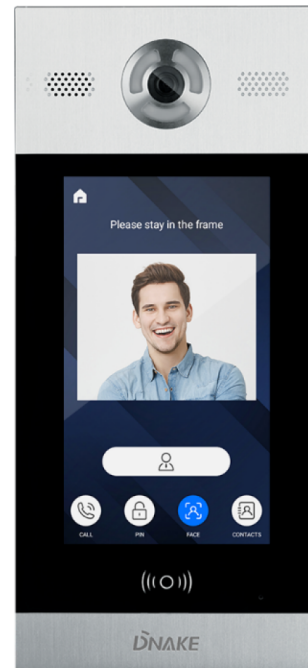

Datasheet

Instruction

With an Android operating system, DNAKE 902D-B6 provides an integrated security solution. It enables user to open the door by facial recognition with liveness detection, IC card and PIN Code. It also makes an easy video call with indoor monitor and mobile APP, to achieve an convenient and secure life.

Key Features

- 10.1-inch capacitive touch screen
- Powered by PoE or power adapter (DC12V/2A)
- Open the door by face recognition (10,000 users)
- Liveness detection
- Open the door by IC card (100,000 users)
- Support SIP 2.0 protocol, easy integration with other SIP devices
- Easy integration with elevator control system
- 2MP camera with WDR mode

Physical

- System: Android
- RAM: 512 MB
- ROM: 8 GB
- Front Panel: Aluminum
- Power Supply: PoE (802.3af) or DC 12V/2A
- Standby Power: 3 W
- Rated Power: 13 W
- Camera: 2MP, CMOS, WDR
- IR Sensor: Support
- Wiegand Port: Support
- Ethernet Port: 1 x RJ45, 10/100 Mbps adaptive
- Door Entry: Face, IC card (13.56MHz), PIN code
- RS485 Port: 1
- Relay Out: 1
- Exit Button: 1
- Door Magnetic: 1
- IP Rating: IP65 (Seal up the cracks between door station and the wall with glass glue.)
- Installation: Flush Mounting
- Dimension: 400 x 180 x 45 mm
- Working Temperature: -20°C to +55°C
- Storage Temperature: -40°C to +70°C
- Working Humidity: 10% to 90% (non-condensing)

DNAKE 902D-B6