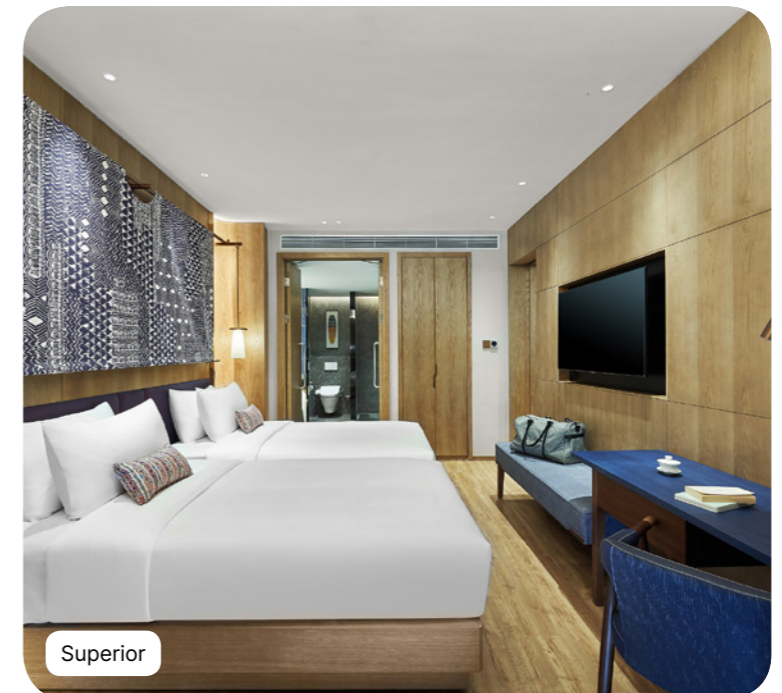

Accommodation