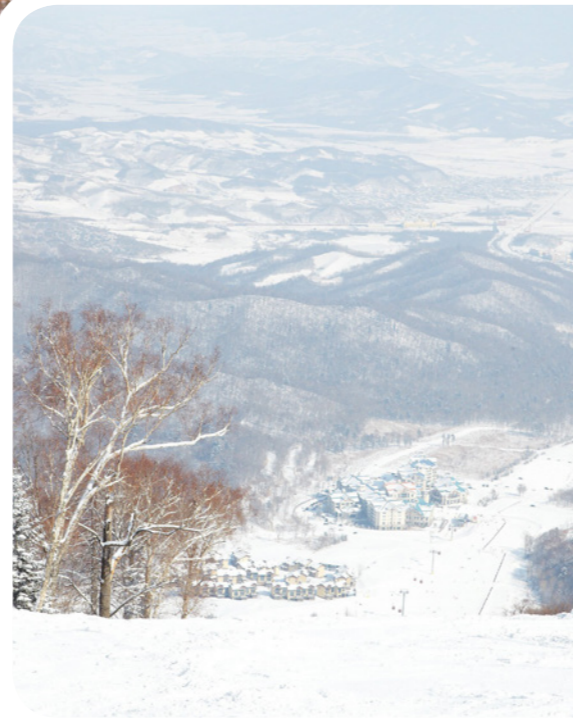

Resort Highlights

- Direct access to the thrill on ski champions' slopes under professional guidance of ski instructors trained by French Ski School (ESF).
- Join the circus and live the magic with first indoor flying trapeze in the mountain.
- Admire the amazing mountain view while resting in the Canadian Bath after a whole day of dynamism.
- Enjoy the cheese fondue with your family in the Chinese ambience.
- Your children perfecting their snow plow or slalom technique, on soft, powdery snow