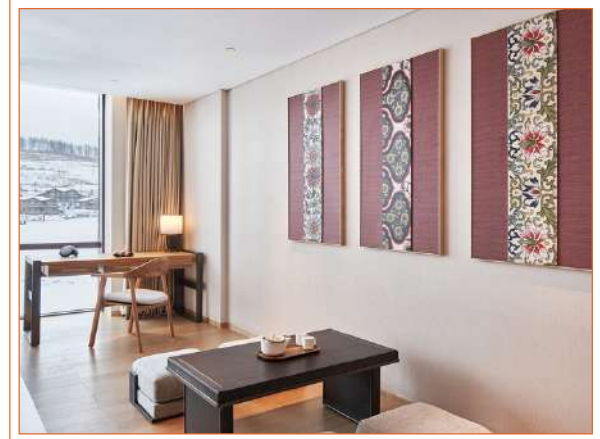

MASTER FAMILY DELUXE ROOM

📏 646 sqft

🛏 Beds: 1.35m x 2.00m (x2) + Tatami

👤 4persons
(3 adults and 1 kid)
or
(2 adults and 2 kids)

Equipment

- Air conditioning
- Telephone
- Kettle - Coffee/tea making facilities
- Heating/Cooling
- Electricity: 220-240 V
- USB socket
- Baby bed (Must be pre-booked)
- TV Screen
- Umbrella
- Cast system
- Club Med Baby Welcome
- Wi-Fi Access
- Safe deposit box

Bathroom equipment

- Shower
- Separate toilets
- Bathrobe
- Slippers
- Hair dryer
- Magnifying mirror
- Hair dryer
- Magnifying mirror
- Amenities : shampoo, shower gel, body lotion