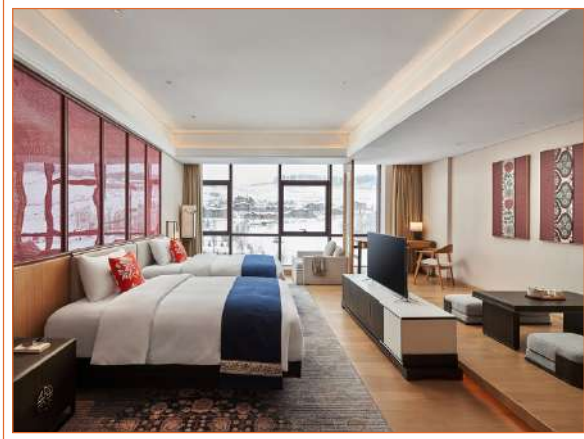

MASTER FAMILY DELUXE ROOM

📏 646 sqft

🛏 Beds: 1.35m x 2.00m (x2) + Tatami

👤 4persons
(3 adults and 1 kid)
or
(2 adults and 2 kids)

Equipment

- Air conditioning
- Telephone
- Kettle - Coffee/tea making facilities
- Heating/Cooling
- Electricity: 220-240 V
- USB socket
- Baby bed (Must be pre-booked)
- TV Screen
- Umbrella
- Cast system
- Club Med Baby Welcome
- Wi-Fi Access
- Safe deposit box

Bathroom equipment

- Shower
- Separate toilets
- Bathrobe
- Slippers
- Hair dryer
- Magnifying mirror
- Hair dryer
- Magnifying mirror
- Amenities : shampoo, shower gel, body lotion