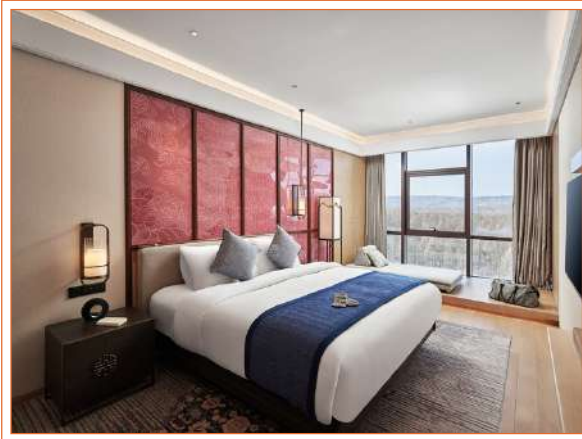

Bathroom equipment

- Shower
- Separate toilets
- Bathrobe
- Slippers
- Hair dryer
- Magnifying mirror
- Hair dryer
- Magnifying mirror
- Amenities : shampoo, shower gel, body lotion

Accommodation

SUITE

📏 840 - 883 sqft

🛏 Bed: 2.00m x 2.00m (king)
+ Rolling bed 0.9m x 1.9 m

👥 3 persons
(2 adults and 1 kid)

🪑 Living Room

Equipment

- Air conditioning
- Telephone
- Kettle - Coffee/tea making facilities
- Heating/Cooling
- Electricity: 220-240 V
- USB socket