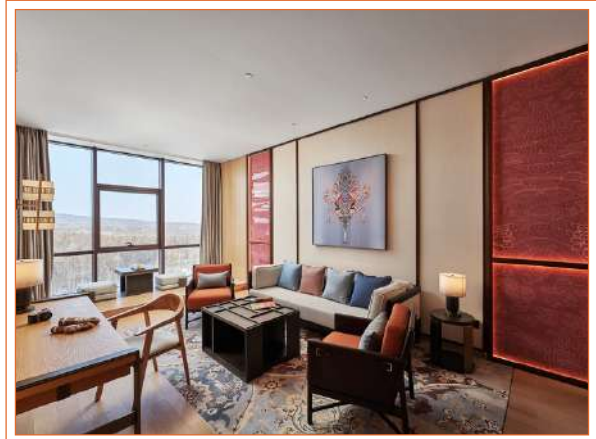

SUITE

📏 840 - 883 sqft

🛏 Bed: 2.00m x 2.00m (king)
+ Rolling bed 0.9m x 1.9 m

👥 3 persons
(2 adults and 1 kid)

🪑 Living Room

Equipment

- Air conditioning
- Telephone
- Kettle - Coffee/tea making facilities
- Heating/Cooling
- Electricity: 220-240 V
- USB socket

- Baby bed (Must be pre-booked)
- TV Screen
- Umbrella
- Cast system
- Club Med Baby Welcome
- Wi-Fi Access
- Safe deposit box

Bathroom equipment

- Shower
- Separate toilets
- Bathrobe
- Slippers
- Hair dryer
- Magnifying mirror
- Hair dryer
- Magnifying mirror
- Amenities : shampoo, shower gel, body lotion